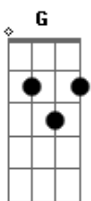

[Pré-Refrão]

Am G D
And none of these good things, good things, good things
Am G D
All we need, good things, good things, good things

[Refrão]

C
Tonight, we go all night long
G
We party like Post Malone
Em
Don't tell me to go-o-o
D C
Yeah, we are never, ever going home tonight
G
Ain't nobody kill my vibe
Em
Don't tell me to go-o-o
D
Yeah, we are never, ever going home
(C G Em D)
D C G Em
Yeah, we are never, ever going home
D C G Em
Yeah, we are never, ever going home

[Segunda Parte]

C G
See the ocean there in your eyes
Em D
In slow motion, we see the sun rise
C G Em D
We are, we are in a zone
C G

5 AM and we still are rolling
Em D
In the deepest of my emotions
C G Em D
We are, we are in a zone

[Pré-Refrão]

C G Em D
And none of these good things, good things, good things
C G Em D
All we need, good things, good things, good things

[Refrão]

C
Tonight, we go all night long
G
We party like Post Malone
Em
Don't tell me to go-o-o
D C
Yeah, we are never, ever going home tonight
G
Ain't nobody kill my vibe
Em
Don't tell me to go-o-o
D
Yeah, we are never, ever going home
D C Em G
Yeah, we are never, ever going home
D C Em G
Yeah, we are never, ever going home

[Refrão]

C
Tonight, we go all night long
G
We party like Post Malone
Em
Don't tell me to go-o-o
D C
Yeah, we are never, ever going home tonight
G
Ain't nobody kill my vibe
Em
Don't tell me to go-o-o
D
Yeah, we are never, ever going home
Em
Home
D C
Yeah, we are never, ever going home
G
Never, ever going home
D
Yeah, we are never, ever going home

Acordes

© ukulele-chords.com