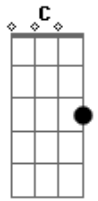

© ukulele-chords.com