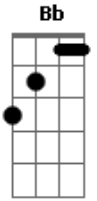

Sam Cooke - Bring It On Home To Me

Tom: F
Intro:

verse 1:

If you ever change your mind
About leavin', leavin' me behind, please
Bring it to me, bring your sweet lovin'
Bring it on home to me
Yeah (yeah) yeah (yeah) yeah (yeah)

Verse 2:

I know I laughed when you left
But now I know I only hurt myself. Please
Bring it to me, bring your sweet lovin'
Bring it on home to me
Yeah (yeah) yeah (yeah) yeah (yeah)

Verse 3:

I'd give you jewelry, and money too
That ain't all, that ain't all I'd do for you if you'd
Bring it to me, bring your sweet lovin'
Bring it on home to me
Yeah (yeah) yeah (yeah) yeah (yeah)

Verse 4:

You know I'll always be your slave
Till I'm buried, buried in my grave. Oh, honey
Bring it to me, bring your sweet lovin'
Bring it on home to me
Yeah (yeah) yeah (yeah) yeah (yeah)

Verse 5:

I try to treat you right
But you stay out, stay out late at night. I beg you
Bring it to me, bring your sweet lovin'
Bring it on home to me
Yeah (yeah) yeah (yeah) yeah (yeah) yeah

(Repeat and fade):

Yeah (yeah) yeah (yeah) yeah (yeah) yeah

Acordes

© ukulele-chords.com

© ukulele-chords.com

© ukulele-chords.com