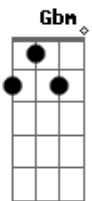

A F(#5) D D
You want to be like your big sis

[Ponte]

D Gbm E Dbm
Handbags

D Gbm E Dbm
Arms length they have a discord

D Gbm E Dbm
You want to be like!

(D Gbm E Dbm)

(A F(#5) D D)

(A F(#5) D D)

(A F(#5) D D)

(A F(#5) D D)

(A F(#5) D D)

Acordes

© ukulele-chords.com

© ukulele-chords.com

© ukulele-chords.com

© ukulele-chords.com