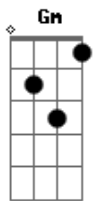

© ukulele-chords.com