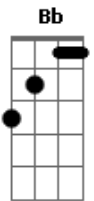

Sakura Gakuin - Verishuvi

Tom: F
Intro:

F C A Dm Cm F
verishuVi shitemasu! Hibikiau wakuwaku
Bb Am Dm Gm Am Bb C
Pi-nchi aseru kimochi. Nigerare ya shinai
F C A Dm Cm F
Dotabata dogimagi. Appu appu gekichin?
Bb Am Dm Gm Am Bb C
Achcaccha! Me no mae da yo Yuuki dashite hora
Dm C#(#5) F Dm
Saa te wo kakage Aruki dashitara Kinou no jibun ni ?bai bai!!?
Bb Am Gm F Gm C F
Ashita no mirai tomannai yume Mawaru yo

[Final] Bb Am Dm
Gm Am Dm
Bb Am Dm
Gm C F F

Acordes

© ukulele-chords.com

© ukulele-chords.com

© ukulele-chords.com

© ukulele-chords.com

© ukulele-chords.com

© ukulele-chords.com