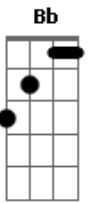

Sakura Gakuin - Verishuvi

Tom: F
Intro:

F C A Dm Cm7 F
verishuVi shitemasu! Hibikiau wakuwaku
Bb Am Dm Gm Am Bb C
Pi-nchi aseru kimochi. Nigerare ya shinai
F C A Dm Cm7 F
Dotabata dogimagi. Appu appu gekichin?
Bb Am Dm Gm Am Bb C
Achcaccha! Me no mae da yo Yuuki dashite hora
Dm C#(#5) F Dm
Saa te wo kakage Aruki dashitara Kinou no jibun ni ?bai bai!!?
Bb Am Gm F Gm C F
Ashita no mirai tomannai yume Mawaru yo

[Final] Bb Am Dm
Gm Am Dm
Bb Am Dm
Gm C F F

Acordes

© ukulele-chords.com

© ukulele-chords.com

© ukulele-chords.com

© ukulele-chords.com

© ukulele-chords.com

© ukulele-chords.com