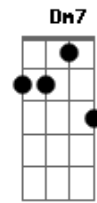

© ukulele-chords.com