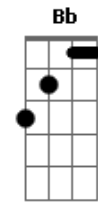

Sakura Gakuin - Verishuvi

Tom: F
Intro:

F C A Dm Cm7 F
verishuVi shitemasu! Hibikiau wakuwaku
Bb Am Dm Gm Am Bb C
Pi-nchi aseru kimochi. Nigerare ya shinai
F C A Dm Cm7 F
Dotabata dogimagi. Appu appu gekichin?
Bb Am Dm Gm Am Bb C
Achcaccha! Me no mae da yo Yuuki dashite hora
Dm C#(#5) F Dm
Saa te wo kakage Aruki dashitara Kinou no jibun ni ?bai bai!!?
Bb Am Gm F Gm C F
Ashita no mirai tomannai yume Mawaru yo

[Final] Bb Am Dm
Gm Am Dm
Bb Am Dm
Gm C F F

Acordes

© ukulele-chords.com

© ukulele-chords.com

© ukulele-chords.com

© ukulele-chords.com

© ukulele-chords.com

© ukulele-chords.com