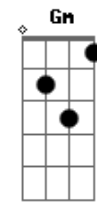

© ukulele-chords.com