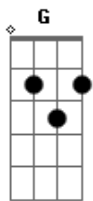

Saint PHNX - One

Tom: G
Intro: F C Am G
F C G Am

(Am)

I'll be the shadow in the night
I'll be the one you can't ignore
Like a river running wild
I am a man without a home
We need to change
Feel the heat and watch it turn
Like a shot from a loaded gun
I'll be the one

Am F C
I'll take you higher
I'll always be the one
Am F C
Our hearts are burning fire

I'll be the one, I'll be the one

Like the shot from a loaded gun
I'll be the one

(F C Am G)

I'll be the one

(F C G Am)

Am
I'll be the one that breaks you down
Starts a fever through your bones
Like the thunder from a storm
I am a man without a soul
We need to change
Feel the heat and watch I turn
Like a shot from a loaded gun
I'll be the one

Am F C
I'll take you higher
I'll always be the one
Am F C
Our hearts are burning fire

I'll be the one, I'll be the one
Like the shot from a loaded gun
I'll be the one

(F C Am G)
(F C G Am)

F C Am
When a cold wind blows
In the dead of night

When your lungs are bleeding
Through the struggle and fight

Are you close to the edge
Will you take off and fly

Or live with regret
Till the day you die?

Am
I live the way I wanna be
Won't change the way
I wanna be I live the way I wanna be, oh oh

I'll be the one
Am F C
I'll take you higher
I'll always be the one
Am F C
Our hearts are burning fire
I'll be the one, I'll be the one
Like the shot from a loaded gun
I'll be the one

(F C Am G)
(F C G Am)

I'll be the one

Acordes

© ukulele-chords.com