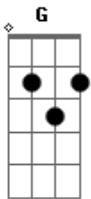

Saint PHNX - One

Tom: G
Intro: F C Am G
F C G Am

(Am)

I'll be the shadow in the night
I'll be the one you can't ignore
Like a river running wild
I am a man without a home
We need to change
Feel the heat and watch it turn
Like a shot from a loaded gun
I'll be the one

Am F C
I'll take you higher
I'll always be the one
Am F C
Our hearts are burning fire

I'll be the one, I'll be the one
Like the shot from a loaded gun
I'll be the one

(F C Am G)

I'll be the one

(F C G Am)

Am
I'll be the one that breaks you down
Starts a fever through your bones
Like the thunder from a storm
I am a man without a soul
We need to change
Feel the heat and watch I turn
Like a shot from a loaded gun
I'll be the one

Am F C
I'll take you higher
I'll always be the one
Am F C
Our hearts are burning fire

I'll be the one, I'll be the one
Like the shot from a loaded gun
I'll be the one

(F C Am G)
(F C G Am)

F C Am
When a cold wind blows
In the dead of night

When your lungs are bleeding
Through the struggle and fight

Are you close to the edge
Will you take off and fly

Or live with regret
Till the day you die?

Am
I live the way I wanna be
Won't change the way
I wanna be I live the way I wanna be, oh oh

I'll be the one
Am F C
I'll take you higher
I'll always be the one
Am F C
Our hearts are burning fire
I'll be the one, I'll be the one
Like the shot from a loaded gun
I'll be the one

(F C Am G)
(F C G Am)

I'll be the one

Acordes

© ukulele-chords.com