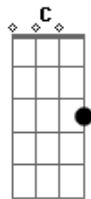

© ukulele-chords.com