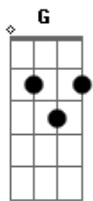

Saint PHNX - One

Tom: G
Intro: F C Am G
F C G Am

(Am)

I'll be the shadow in the night
I'll be the one you can't ignore
Like a river running wild
I am a man without a home
We need to change
Feel the heat and watch it turn
Like a shot from a loaded gun
I'll be the one

Am F C
I'll take you higher
I'll always be the one
Am F C
Our hearts are burning fire

I'll be the one, I'll be the one
Like the shot from a loaded gun
I'll be the one

(F C Am G)

I'll be the one

(F C G Am)

Am
I'll be the one that breaks you down
Starts a fever through your bones
Like the thunder from a storm
I am a man without a soul
We need to change
Feel the heat and watch I turn
Like a shot from a loaded gun
I'll be the one

Am F C
I'll take you higher
I'll always be the one
Am F C
Our hearts are burning fire

I'll be the one, I'll be the one
Like the shot from a loaded gun
I'll be the one

(F C Am G)
(F C G Am)

F C Am
When a cold wind blows
In the dead of night

When your lungs are bleeding
Through the struggle and fight

Are you close to the edge
Will you take off and fly

Or live with regret
Till the day you die?

Am
I live the way I wanna be
Won't change the way
I wanna be I live the way I wanna be, oh oh

I'll be the one
Am F C
I'll take you higher
I'll always be the one
Am F C
Our hearts are burning fire
I'll be the one, I'll be the one
Like the shot from a loaded gun
I'll be the one

(F C Am G)
(F C G Am)

I'll be the one

Acordes

© ukulele-chords.com