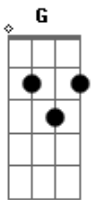

Saint PHNX - King

tom:

Intro: **Bm** **G** **D** **A**

Bm **G**
I don't want to lose my head

D
I don't want to sell my soul

A
Feel it taking over

Bm
Feel the pressure creep in

G
I don't want to waste my time

D
I don't want to lose control

A
One thing you remember

Bm
In the end you'll know my name

Bm **D**
I just want to scream

A
That nothing's what it seems

G
I'll just keep believing

Bm
One day I'll be king
Say it loud enough

D
I ain't going nowhere

A
You can't break me down

Em **Am**
One day, one day I'll be king

Oh, oh, oh, oh

Bm **G**
Never been a perfect time

D
Never in the state of mind

A
Waiting for the moment

Bm
Keep the fire burning

G
I don't want to lose my way

D

Took me so long to find

A
One thing you remember

Bm
In the end you'll know my name

Bm **D**
I just want to scream

A
That nothing's what it seems

G
I'll just keep believing

Bm
One day I'll be king
Say it loud enough

D
I ain't going nowhere

A
You can't break me down

Em **Am**
One day, one day I'll be king

Oh, oh, oh, oh

Bm
I control my destiny

G
I'm not the man I used to be

D **A**
Tonight it's here for everyone to see
I will be king

Bm **D**
I just want to scream

A
That nothing's what it seems

G
I'll just keep believing

Bm
One day I'll be king
Say it loud enough

D
I ain't going nowhere

A
You can't break me down

Em **Am**
One day, one day I'll be king

Bm **D** **A**
Oh, oh, oh, oh

Acordes

© ukulele-chords.com