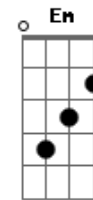

© ukulele-chords.com