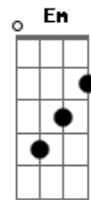

Saint PHNX - King

tom:

Intro: **Bm** **G** **D** **A**

Bm **G**
I don't want to lose my head

D
I don't want to sell my soul

A
Feel it taking over

Bm
Feel the pressure creep in

G
I don't want to waste my time

Bm **D**
I just want to scream

A
That nothing's what it seems

G
I'll just keep believing

Bm
One day I'll be king
Say it loud enough

D
I ain't going nowhere

A
You can't break me down

Em **Am**
One day, one day I'll be king

Bm **D** **A**
Oh, oh, oh, oh

Acordes

© ukulele-chords.com

© ukulele-chords.com

© ukulele-chords.com

© ukulele-chords.com

© ukulele-chords.com

© ukulele-chords.com