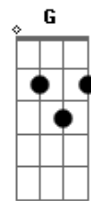

Saint Asonia - Voice In Me

Tom: C

Intro: F

Verse 1:

F Here I go, I need to confess this
 F Em I've been scared for so long and you have been to witness
 F Am I know you're looking for some answers
 F Em But I still lie awake at night wondering who I really am
 Am C

Pre-Chorus:

Am Over and over and over again
 C Em It speaks to me
 C There's a voice inside me
 C Em (G) The only child that was left alone

Chorus:

Am C Am C I know that you're hurt, your cries are so loud
 C G Em One day I'll be the one to make you proud
 Am C Am C Or maybe for your sake, I'll just walk away
 Am G C Am 'Cause I can't watch you drown in the flood I've made

Outro:

F Am The voice in me
 Am C There's a voice in me
 C Am Em G The voice in me

Acordes

© ukulele-chords.com

© ukulele-chords.com

© ukulele-chords.com

© ukulele-chords.com

© ukulele-chords.com