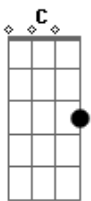

Pre-Chorus:

Am Over and over and over again
C Em It speaks to me
C There's a voice inside me
C Em (G) The only child that was left alone

Chorus:

Am C Am C I know that you're hurt, your cries are so loud
C G Em One day I'll be the one to make you proud
Am C Am C Or maybe for your sake, I'll just walk away
Am G C Am 'Cause I can't watch you drown in the flood I've made

Verse 2:

F Here I sit in the dark defenseless
F Am I'm saying sorry in my head for the things I've done to the ones I love
F Em I surrendered myself a long ago
F But there's something that's inside of me
Am C It's too strong and takes a hold

Pre-Chorus:

Am Over and over and over again

C Em It speaks to me
C There's a voice inside me
C Em (G) The only child that was left alone

Chorus:

Am C Am C I know that you're hurt, your cries are so loud
C G Em One day I'll be the one to make you proud
Am C Am C Or maybe for your sake, I'll just walk away
Am G C Am 'Cause I can't watch you drown in the flood I've made

Am

And now there's pages turning
C And there's houses burning
Em C Em Gotta get out of head today
Am It's always me you're blaming
Em Am I'll never be the same
Em G And now the stains of you will never wash
G C Never wash me away

Chorus:

Am C Am C I know that you're hurt, your cries are so loud
C G Em One day I'll be the one to make you proud
Am C Am C Or maybe for your sake, I'll just walk away
Am G C Am 'Cause I can't watch you drown in the flood I've made

Outro:

F Am The voice in me
Am C There's a voice in me
C Am Em G The voice in me

Acordes

© ukulele-chords.com