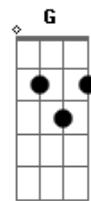

Saint Asonia - Voice In Me

Tom: C

Intro: F

Verse 1:

F Here I go, I need to confess this
 F Em I've been scared for so long and you have been to witness
 F Am I know you're looking for some answers
 F Em Am C But I still lie awake at night wondering who I really am

Pre-Chorus:

Am Over and over and over again
 C Em It speaks to me
 C There's a voice inside me
 C Em (G) The only child that was left alone

Chorus:

Am C Am C I know that you're hurt, your cries are so loud
 C G Em One day I'll be the one to make you proud
 Am C Am C Or maybe for your sake, I'll just walk away
 Am G C Am 'Cause I can't watch you drown in the flood I've made

Outro:

F Am The voice in me
 Am C There's a voice in me
 C Am Em G The voice in me

Acordes

© ukulele-chords.com

© ukulele-chords.com

© ukulele-chords.com

© ukulele-chords.com

© ukulele-chords.com