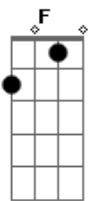

© ukulele-chords.com