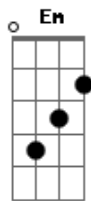

Pre-Chorus:

Am Over and over and over again
 C Em It speaks to me
 C There's a voice inside me
 C Em (G) The only child that was left alone

Chorus:

Am C Am C I know that you're hurt, your cries are so loud
 C G Em One day I'll be the one to make you proud
 Am C Am C Or maybe for your sake, I'll just walk away
 Am G C Am 'Cause I can't watch you drown in the flood I've made

Chorus:

Am C Am C I know that you're hurt, your cries are so loud
 C G Em One day I'll be the one to make you proud
 Am C Am C Or maybe for your sake, I'll just walk away
 Am G C Am 'Cause I can't watch you drown in the flood I've made

Outro:

F Am The voice in me
 Am C There's a voice in me
 C Am Em G The voice in me

Acordes

© ukulele-chords.com

© ukulele-chords.com

© ukulele-chords.com

© ukulele-chords.com

© ukulele-chords.com