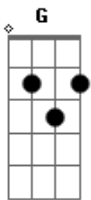

Sailor Moon - My Only Love

Tom: G

(intro) Am C Am C

Am C Em G
Deep in my soul love so strong it takes control
Am C Em G
now we both know the secret's bare the feelings show
F C G Em F
driven far apart i make a wish on a shooting star

C Am
there will come a day somewhere far away
Em G
in your arms i'll stay my only love
C Am
even though you're gone love will still live on
Em F
the feeling is so strong my only love my only love

(guitar solo - acoustic plays chords indicated above tab)

D Bm
there will come a day somewhere far away
Gbm A
in your arms i'll stay my only love
D Bm
you've reached the deepest part of the secret in my heart
Gbm A
i've known it from the start my only love
D Bm
there will come a day somewhere far away
Gbm A
in your arms i'll stay my only love
D Bm
you've reached the deepest part of the secret in my heart
Gbm A
i've known it from the start my only love
D
my only love

(Bm Gbm A)
(fade out)

Acordes

© ukulele-chords.com