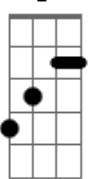

© ukulele-chords.com

B