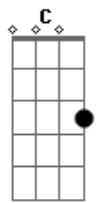

© ukulele-chords.com