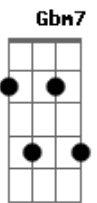

© ukulele-chords.com