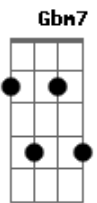

© ukulele-chords.com