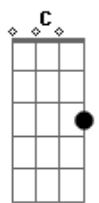

Sade - Kiss Of Life

Tom: C
Intro: 4/4 - A7M Gbm7 D7M Dbm7 Bm7 Gbm7

A7M
There must have been an angel by my side
Gbm7
Something heavenly led me to you
D7M Dbm7 Bm7
Look at the sky
Gbm7
It's the color of love
A7M
There must have been an angel by my side
Gbm7
Something heavenly came down from above
D7M Dbm7 Bm7
He led me to you
Gbm7
He led me to you
Bm7 Gbm7
He built a bridge to your heart
Bm7 Gbm11
All the way
Bm7 Gbm7
How many tons of love inside?
Bm7 Gbm11
I can't say

The colour of love
Bm7 Gbm7
You gave me the kiss of life
Bm7 Gbm11
Kiss of Life
Bm7 Gbm7
You gave me the kiss that's like
Bm7 Gbm11
The kiss of life
Intro: A7M
Wasn't it clear from the start?
Gbm7 D7M
Look the sky is full of love
Dbm7 Bm7 Gbm7
Yeah, the sky is full of love
Bm7 Gbm7
He built a bridge to your heart
Bm7 Gbm11
All the way
Bm7 Gbm7
How many tons of love inside
Bm7 Gbm11
I can't say

You gave me the kiss of life
Kiss of Life
You gave me the kiss of life
The kiss of life
Gbm11

Acordes

© ukulele-chords.com

© ukulele-chords.com

© ukulele-chords.com

© ukulele-chords.com

© ukulele-chords.com