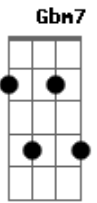

© ukulele-chords.com