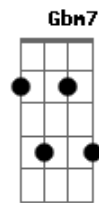

Sade - Kiss Of Life

Tom: C
Intro: 4/4 - A7M Gbm7 D7M Dbm7 Bm7 Gbm7

A7M
There must have been an angel by my side
Gbm7
Something heavenly led me to you
D7M Dbm7 Bm7
Look at the sky
Gbm7
It's the color of love
A7M
There must have been an angel by my side
Gbm7
Something heavenly came down from above
D7M Dbm7 Bm7
He led me to you
Gbm7
He led me to you
Bm7 Gbm7
He built a bridge to your heart
Bm7 Gbm11
All the way
Bm7 Gbm7
How many tons of love inside?
Bm7 Gbm11
I can't say

A7M
When I was led to you
Gbm7
I knew you were the one for me
D7M Dbm7 Bm7 Gbm7
I swear the whole world could feel my heartbeat
A7M
When I lay eyes on you
Gbm7
Ay ay ay
D7M Dbm7 Bm7
You wrapped me up in
Gbm7

The colour of love
Bm7 Gbm7
You gave me the kiss of life
Bm7 Gbm11
Kiss of Life
Bm7 Gbm7
You gave me the kiss that's like
Bm7 Gbm11
The kiss of life
Intro: A7M
Wasn't it clear from the start?
Gbm7 D7M
Look the sky is full of love
Dbm7 Bm7 Gbm7
Yeah, the sky is full of love
Bm7 Gbm7
He built a bridge to your heart
Bm7 Gbm11
All the way
Bm7 Gbm7
How many tons of love inside
Bm7 Gbm11
I can't say

You gave me the kiss of life
Kiss of Life
You gave me the kiss of life
The kiss of life
Gbm11

Acordes

© ukulele-chords.com

© ukulele-chords.com

© ukulele-chords.com

© ukulele-chords.com

© ukulele-chords.com