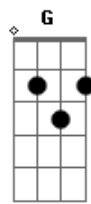

Sade - By Your Side

Tom: C

Tom :C

C C Am
You think I'd leave your side, baby

F G
You know me better than that

C C Am
Think I'd leave you down when you're down on your knees

F G
I wouldn't do that

C C Am
I'll tell you you're right when you want

F G
Ha ah ah ah ah ah

C C Am F G
If only you could see into me

C Am
Oh when you're cold

Dm G
I'll be there hold you tight to me

C C Am
When you're on the outside baby and you can't get in

Dm
I will show you

Ha ah ah ah ah ah

If only you could see into me

Oh when you're cold

II'll be there hold you tight to me (to me, baby)

Oh when you're low
I'll be there

By your side baby (to me, baby)

Oh when you're cold

I'll be there hold you tight to me (to me, baby)

Oh when you're low
I'll be there

By your side baby

Acordes

© ukulele-chords.com

© ukulele-chords.com

© ukulele-chords.com

© ukulele-chords.com

© ukulele-chords.com