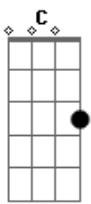

Sade - By Your Side

Tom: C

Tom :C

C C Am
You think I'd leave your side, baby

F G
You know me better than that

C C Am
Think I'd leave you down when you're down on your knees

F G
I wouldn't do that

C C Am
I'll tell you you're right when you want

F G
Ha ah ah ah ah ah

C C Am F G
If only you could see into me

C Am
Oh when you're cold

Dm G
I'll be there hold you tight to me

C C Am
When you're on the outside baby and you can't get in

Dm
I will show you

Ha ah ah ah ah ah

If only you could see into me

Oh when you're cold

II'll be there hold you tight to me (to me, baby)

Oh when you're low
I'll be there

By your side baby (to me, baby)

Oh when you're cold

I'll be there hold you tight to me (to me, baby)

Oh when you're low
I'll be there

By your side baby

Acordes

© ukulele-chords.com

© ukulele-chords.com

© ukulele-chords.com

© ukulele-chords.com

© ukulele-chords.com