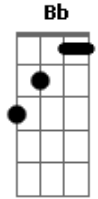

Saculejo - testing

tom:
A

[Primeira Parte]

Gm
I'm tired of being
Eb
What you want me to be
Bb
Feeling so faithless

Acordes

© ukulele-chords.com

© ukulele-chords.com

© ukulele-chords.com

© ukulele-chords.com

© ukulele-chords.com

F
Lost under the surface
Gm
I don't know what
Eb
You're expecting of me
Bb
Put under the pressure
F Eb
Of walking in your shoes
[Riff das estrofes]