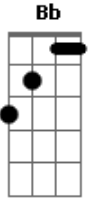

# Saculejo - testing

tom:  
A

[Primeira Parte]

Gm  
I'm tired of being  
Eb  
What you want me to be  
Bb  
Feeling so faithless

## Acordes

© ukulele-chords.com

© ukulele-chords.com

© ukulele-chords.com

© ukulele-chords.com

© ukulele-chords.com

F  
Lost under the surface  
Gm  
I don't know what  
Eb  
You're expecting of me  
Bb  
Put under the pressure  
F Eb  
Of walking in your shoes  
[Riff das estrofes]