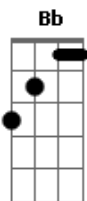

Acordes

© ukulele-chords.com

© ukulele-chords.com

© ukulele-chords.com

© ukulele-chords.com