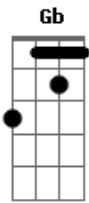

Saculejo - borinha

tom:

Intro: (Bb Gb)
 Verso 1: (Bb Gb)

Bb Gb A
 You get up and somebody tells you
 Bb Gb
 Where to go to

Bb Gb
 When you get there everybody is telling you
 Bb Gb
 What to do

Bb Gb Bb
 Thank you it's been another bloody Monday

Bb Gb Bb Gb Bb Gb
 No! no! no! no! no! no!
 Eb
 Scream it out loud
 Bb
 Scream!

Acordes

© ukulele-chords.com

© ukulele-chords.com

© ukulele-chords.com

© ukulele-chords.com