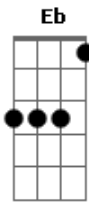

Saculejo - borinha

tom:

Intro: (Bb Gb)
 Verso 1: (Bb Gb)

Bb Gb A
 You get up and somebody tells you
 Bb Gb
 Where to go to

Bb Gb
 When you get there everybody is telling you
 Bb Gb
 What to do

Bb Gb Bb
 Thank you it's been another bloody Monday

Bb Gb Bb Gb Bb Gb
 No! no! no! no! no! no!
 Eb
 Scream it out loud
 Bb
 Scream!

Acordes

© ukulele-chords.com

© ukulele-chords.com

© ukulele-chords.com

© ukulele-chords.com