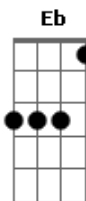

Saculejo - borinha

tom:

Intro: (Bb Gb)
 Verso 1: (Bb Gb)

Bb Gb A
 You get up and somebody tells you
 Bb Gb
 Where to go to

Bb Gb
 When you get there everybody is telling you
 Bb Gb
 What to do

Bb Gb Bb
 Thank you it's been another bloody Monday

Bb Gb Bb Gb Bb Gb
 No! no! no! no! no! no!
 Eb
 Scream it out loud
 Bb
 Scream!

Acordes

© ukulele-chords.com

© ukulele-chords.com

© ukulele-chords.com

© ukulele-chords.com