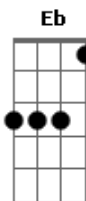

Saculejo - borinha

tom:

Intro: (Bb Gb)
 Verso 1: (Bb Gb)

Bb Gb
 You get up and somebody tells you
 Bb Gb
 Where to go to

Bb Gb
 When you get there everybody is telling you
 Bb Gb
 What to do

Bb Gb Bb
 Thank you it's been another bloody Monday

Bb Gb Bb Gb Bb Gb
 No! no! no! no! no! no!
 Eb
 Scream it out loud
 Bb
 Scream!

Acordes

© ukulele-chords.com

© ukulele-chords.com

© ukulele-chords.com

© ukulele-chords.com