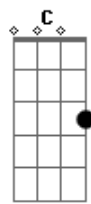

© ukulele-chords.com