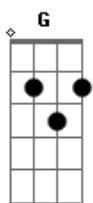

Sabrina Claudio - Messages From Her

tom:

Intro: Dm Am C G

Dm
Look how you found me
Am C G
No one else sees this but you, but you
Dm
?Cause once you told me
Am C
If something's missing in me
G
To go and find it in you

Dm
A piece of me ain't there
Am C
?Cause nothing can compare
G
To life when I was young
Dm
That girl inside me stays
Am C
If I'm not here for me
G
She will be there
Dm Am C G
Dadadadada

Dm
Look how you found me
Am C
A broken part enough for two
G
For me and you

Dm Am C
Just reminiscence of the best parts of my youth
G
I wish I was her for good

Dm
A piece of me ain't there

Am
?Cause nothing can compare
C G
To life when I was young
Dm Am
That girl inside me stays
C
If I'm not here for me
G
She will be there
Dm Am C G
Dadadadada
Dm Am
Messages from her
C
Messages to her
G
Messages from her
Dm
Messages to her
Am
Messages from her
C
Messages to her
G
If I'm not here for me
G
She will be
Dm
A piece of me ain't there
Am C
?Cause nothing can compare
G
To life when I was young
Dm Am
That girl inside me stays
C
If I'm not here for me
G
She will be there
Dm Am
Look how you found me
C
Searching for messages from you
G
From you

Acordes

© ukulele-chords.com