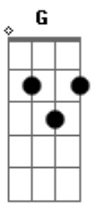

Sabrina Claudio - Messages From Her

tom:

Intro: Dm Am C G

Dm
Look how you found me
Am C G
No one else sees this but you, but you
Dm
?Cause once you told me
Am C
If something's missing in me
G
To go and find it in you

Dm
A piece of me ain't there
Am C
?Cause nothing can compare
G
To life when I was young
Dm
That girl inside me stays
Am C
If I'm not here for me
G
She will be there

Dm Am C G
Dadadadada

Dm
Look how you found me
Am C
A broken part enough for two
G
For me and you

Dm Am C
Just reminiscence of the best parts of my youth
G
I wish I was her for good

Dm
A piece of me ain't there

Am
?Cause nothing can compare
C G
To life when I was young
Dm Am
That girl inside me stays
C
If I'm not here for me
G
She will be there
Dm Am C G
Dadadadada
Dm Am
Messages from her
C
Messages to her
G
Messages from her
Dm
Messages to her
Am
Messages from her
C
Messages to her
G
If I'm not here for me
G
She will be
Dm
A piece of me ain't there
Am C
?Cause nothing can compare
G
To life when I was young
Dm Am
That girl inside me stays
C
If I'm not here for me
G
She will be there
Dm Am
Look how you found me
C
Searching for messages from you
G
From you

Acordes

© ukulele-chords.com