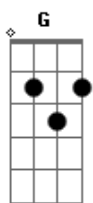

Sabrina Claudio - Messages From Her

tom:

Intro: Dm Am C G

Dm
Look how you found me
Am C G
No one else sees this but you, but you
Dm
?Cause once you told me
Am C
If something's missing in me
G
To go and find it in you

Dm
A piece of me ain't there
Am C
?Cause nothing can compare
G
To life when I was young
Dm
That girl inside me stays
Am C
If I'm not here for me
G
She will be there

Dm Am C G
Dadadadada

Dm
Look how you found me
Am C
A broken part enough for two
G
For me and you

Dm Am C
Just reminiscence of the best parts of my youth
G
I wish I was her for good

Dm
A piece of me ain't there

Am
?Cause nothing can compare
C G
To life when I was young
Dm Am
That girl inside me stays
C
If I'm not here for me
G
She will be there
Dm Am C G
Dadadadada
Dm Am
Messages from her
C
Messages to her
G
Messages from her
Dm
Messages to her
Am
Messages from her
C
Messages to her
G
If I'm not here for me
G
She will be
Dm
A piece of me ain't there
Am C
?Cause nothing can compare
G
To life when I was young
Dm Am
That girl inside me stays
C
If I'm not here for me
G
She will be there
Dm Am
Look how you found me
C
Searching for messages from you
G
From you

Acordes

© ukulele-chords.com