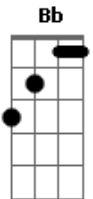

Sabrina Carpenter - We'll Be The Stars

Tom: F

F
We are young, we are gold.
Bb
Trying things we didn't know.
Dm
Looking at the sky
C
See it come alive
F
All our fears became our hopes
Bb
Climbed out every locked window
Dm
C
Law last name

No, we're never gonna die
F Bb
Oh, no, we're never gonna step too far
Dm
Yeah, we're holding on to who we are
C
When it's time to close our eyes

They'll see us in the sky
Bb Dm C
We'll be the stars
Oooh Oooh Oh
Bb Dm C
We'll be the stars
Oooh Oooh Oh
F
We'll be the stars

F Bb
Let me in, hold me close
Bb
Fill my heart with simple notes
Dm
So when it's hard to see
C
They'll be there reminding me
F

Take my breath, and hold me high
Bb Dm
So I can feel the city lights glowing under me
C F
It's on our reach, we're breaking out
Bb
No, we're never gonna turn to dust
Dm
All we ever need is us
C
Don't be scared or close your eyes
C
No, we're never gonna die
F Bb
We'll be the stars
Oh, no, we're never gonna step too far
Dm
Yeah, we're holding on to who we are
C
When it's time to close our eyes,
C
They'll see us in the sky
Bb Dm C
We'll be the stars
Oooh Oooh Oh
Bb Dm C
We'll be the stars
Oooh Oooh Oh
F Bb
We can reach the constellations
Dm C F
Trust me, all our dreams are breaking out.