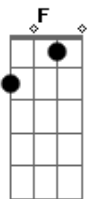

No, we're never gonna die
F Bb
Oh, no, we're never gonna step too far
Dm
Yeah, we're holding on to who we are
C
When it's time to close our eyes

They'll see us in the sky
Bb Dm C
We'll be the stars
Oooh Oooh Oh
Bb Dm C
We'll be the stars
Oooh Oooh Oh
F
We'll be the stars

F Bb
Let me in, hold me close
Bb
Fill my heart with simple notes
Dm
So when it's hard to see
C
They'll be there reminding me
F

Take my breath, and hold me high
Bb Dm
So I can feel the city lights glowing under me
C F
It's on our reach, we're breaking out
Bb
No, we're never gonna turn to dust
Dm
All we ever need is us
C
Don't be scared or close your eyes
C
No, we're never gonna die
F Bb
We'll be the stars
Oh, no, we're never gonna step too far
Dm
Yeah, we're holding on to who we are
C
When it's time to close our eyes,
C
They'll see us in the sky
Bb Dm C
We'll be the stars
Oooh Oooh Oh
Bb Dm C
We'll be the stars
Oooh Oooh Oh
F Bb
We can reach the constellations
Dm C F
Trust me, all our dreams are breaking out.