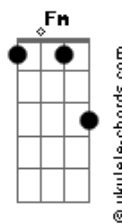

Sabrina Carpenter - Taste

tom:

Bb (forma dos acordes no tom de A)

Capostrate na 1ª casa

Intro: A D G

A D G
Oh, I leave quite an impression

A D G
Five feet to be exact

A D G
You're wonderin' why half his clothes went missin'

A D G A
My body's where they're at

Gbm G
Now I'm gone, but you're still layin'

Gbm A
Next to me, one degree of separation

A D G
I heard you're back together and if that's true

A D G
You'll just have to taste me when he's kissin' you

A D G
If you want forever, and I bet you do

A D G
Just know you'll taste me too

(A D G)

D
Uh-huh

Fm A
He pins you down on the carpet

G D
Makes paintings with his tongue (la-la-la-la-la-la-la)

A G A
He's funny, now all his jokes hit different

D Gbm A
Guess who he learned that from?

Gbm A
Now I'm gone, but you're still layin'

D G
Next to me, one degree of separation

A D G

Acordes

I heard you're back together and if that's true

A D G
You'll just have to taste me when he's kissin' you

A D G A
If you want forever, and I bet you do (I bet you do)

A D G A
Just know you'll taste me too

(A D G)

A D G
(La-la-la-la-la-la-la)

A
Every time you close your eyes

D
And feel his lips, you're feelin' mine

G
And every time you breathe his air

Gbm
Just know I was already there

A
You can have him if you like

D
I've been there, done that once or twice

G
And singin' 'bout it don't mean I care

Gbm A
Yeah, I know I've been known to share

A D G
I heard you're back together and if that's true

A D G A
You'll just have to taste me when he's kissin' you

A D G A
If you want forever, and I bet you do (I bet you do)

A D G A
Just know you'll taste me too (me too)

A D G
(La-la-la-la-la-la-la)

A D G
You'll just have to taste me when he's kissin' you (you, no)

A D G
(La-la-la-la-la-la-la) Yeah, uh-uh

A D G A
You'll just have to taste me when he's kissin' you