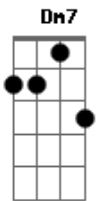

© ukulele-chords.com