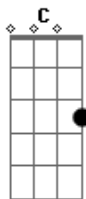

Am
And we could give it a minute
F
But what's the fun in a minute?
C
When we could push all the limits
G
Ah yeah, yeah, yeah, yeah
Am
Shirt hanging off my shoulders
F
Both hands when I hold you
C G
So baby, what's the hold up?
Yeah, yeah

But it could be love

^G
Yeah, it could be love

[Final] ^{Am}

Acordes

© ukulele-chords.com

© ukulele-chords.com

© ukulele-chords.com

© ukulele-chords.com