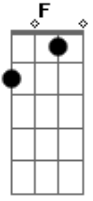

Am
And we could give it a minute
F
But what's the fun in a minute?
C
When we could push all the limits
G
Ah yeah, yeah, yeah, yeah
Am
Shirt hanging off my shoulders
F
Both hands when I hold you
C G
So baby, what's the hold up?
Yeah, yeah

But it could be love

^G
Yeah, it could be love

[Final] ^{Am}

Acordes

© ukulele-chords.com

© ukulele-chords.com

© ukulele-chords.com

© ukulele-chords.com