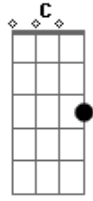

Am
And we could give it a minute
F
But what's the fun in a minute?
C
When we could push all the limits
G
Ah yeah, yeah, yeah, yeah
Am
Shirt hanging off my shoulders
F
Both hands when I hold you
C G
So baby, what's the hold up?
Yeah, yeah

Am F
Almost love, almost love

But it could be love
C G
Almost love, almost love

But it could be love
Am F
Almost lo-lo-love, almost love

But it could be love
C G
It could be love, it could be

Am F
I want you like a midnight

But it could be love

^G
Yeah, it could be love

[Final] ^{Am}

Acordes

© ukulele-chords.com

© ukulele-chords.com

© ukulele-chords.com

© ukulele-chords.com