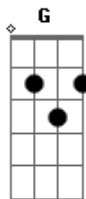

Sabrina Carpenter - Almost Love

tom:

Intro: Am F C G^{Am}

Am F
The moment when the light

Is red before the go
C G
The moment when the curtain's

Down before the show
Am F
The moment when you done

But maybe just one more
C
That's how I feel before
G
I get you all alone

Am
And we could give it a minute
F
But what's the fun in a minute?
C
When we could push all the limits
G
Ah yeah, yeah, yeah, yeah
Am
Shirt hanging off my shoulders
F
Both hands when I hold you
C G
So baby, what's the hold up?
Yeah, yeah

Am F
Almost love, almost love

But it could be love
C G
Almost love, almost love

But it could be love
Am F
Almost lo-lo-love, almost love

But it could be love
C G
It could be love, it could be

Am F
I want you like a midnight

But it could be love

^G
Yeah, it could be love

[Final] ^{Am}

Acordes

© ukulele-chords.com

© ukulele-chords.com

© ukulele-chords.com

© ukulele-chords.com