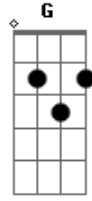

Sabrina Carpenter - Almost Love

tom:

Intro: Am F C G^{Am}

Am F
The moment when the light

Is red before the go
C G
The moment when the curtain's

Down before the show
Am F
The moment when you done

But maybe just one more
C
That's how I feel before
G
I get you all alone

Am
And we could give it a minute
F
But what's the fun in a minute?
C
When we could push all the limits
G
Ah yeah, yeah, yeah, yeah
Am
Shirt hanging off my shoulders
F
Both hands when I hold you
C G
So baby, what's the hold up?
Yeah, yeah

Am F
Almost love, almost love

But it could be love
C G
Almost love, almost love

But it could be love
Am F
Almost lo-lo-love, almost love

But it could be love
C G
It could be love, it could be

Am F
I want you like a midnight

But it could be love

^G
Yeah, it could be love

[Final] ^{Am}

Acordes

© ukulele-chords.com

© ukulele-chords.com

© ukulele-chords.com

© ukulele-chords.com