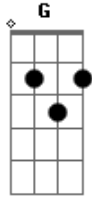

Am F
And we could give it a minute
But what's the fun in a minute?
C
When we could push all the limits
G
Ah yeah, yeah, yeah, yeah
Am
Shirt hanging off my shoulders
F
Both hands when I hold you
C G
So baby, what's the hold up?
Yeah, yeah

Am F
Almost love, almost love

But it could be love
C G
Almost love, almost love

But it could be love
Am F
Almost lo-lo-love, almost love

But it could be love
C G
It could be love, it could be

Am F
I want you like a midnight

'Cause it's almost love

But it could be love

^G
Yeah, it could be love

[Final] ^{Am}

Acordes

© ukulele-chords.com

© ukulele-chords.com

© ukulele-chords.com