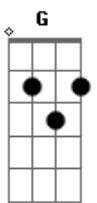

© ukulele-chords.com