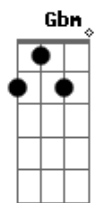

© ukulele-chords.com