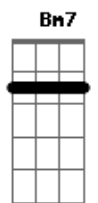

© ukulele-chords.com