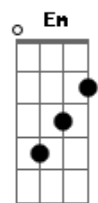

© ukulele-chords.com