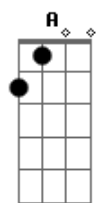

© ukulele-chords.com