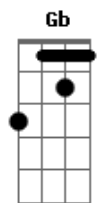

© ukulele-chords.com