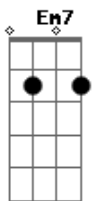

© ukulele-chords.com