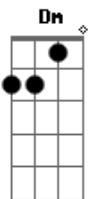

© ukulele-chords.com