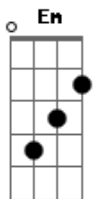

© ukulele-chords.com