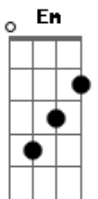

© ukulele-chords.com