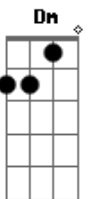

© ukulele-chords.com