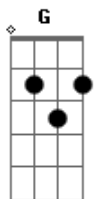

© ukulele-chords.com