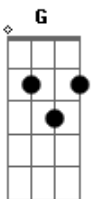

© ukulele-chords.com