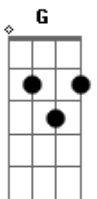

© ukulele-chords.com