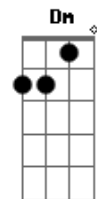

© ukulele-chords.com