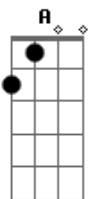

© ukulele-chords.com