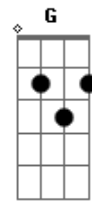

© ukulele-chords.com

© ukulele-chords.com