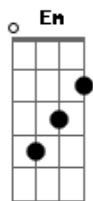

© ukulele-chords.com

© ukulele-chords.com