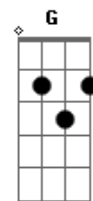

© ukulele-chords.com

© ukulele-chords.com