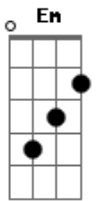

© ukulele-chords.com

© ukulele-chords.com