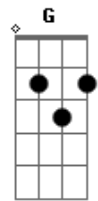

© ukulele-chords.com

© ukulele-chords.com