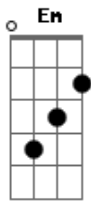

© ukulele-chords.com

© ukulele-chords.com