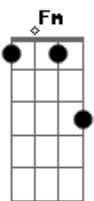

© ukulele-chords.com