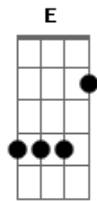

© ukulele-chords.com

© ukulele-chords.com