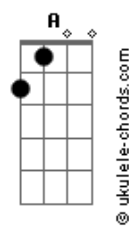

© ukulele-chords.com