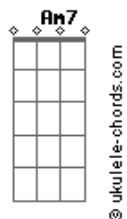

© ukulele-chords.com