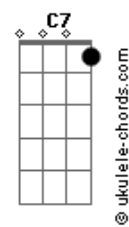

© ukulele-chords.com