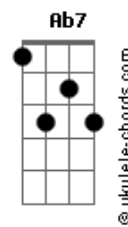

© ukulele-chords.com