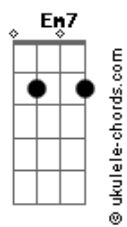

© ukulele-chords.com