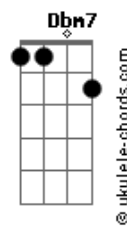

© ukulele-chords.com