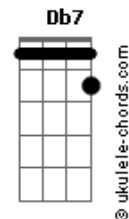

© ukulele-chords.com