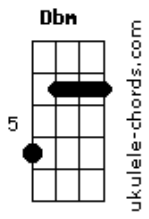

© ukulele-chords.com