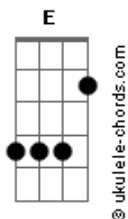

© ukulele-chords.com