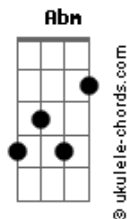

© ukulele-chords.com