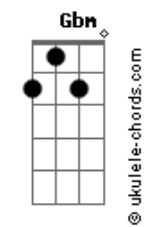

© ukulele-chords.com