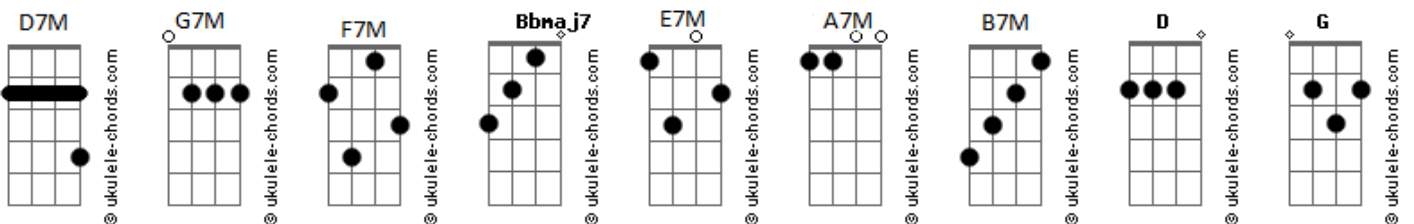

My doubts disappear
Every time that you're near
Clouds seem to run from the sky
The thought of your kiss
Sends my soul into bliss
I get high
Baby, can't you see?
You could be with me
We could live inside a garden of ecstasy
You could be my queen
I could be your dream
Life's like a fantasy
Maybe set me free
Let me be your
Like a serenade, every word you say
Has me fallin' more and more in love with you
Like a Purdie beat, you are oh so sweet
Everyday is sunny
Tastes like honey
Feel so alive, take me back to the hive

[Solo] Gbm A E7M Dbm7
Gbm Ab7 Dbm
Gb7 Gbm Am

Baby can't you see?
You could be with me
We could live inside a garden of ecstasy

You could be my queen
I could be your dream
Life's like a fantasy
Maybe set me free
Let me be your bumblebee

Acordes