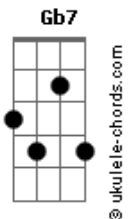

© ukulele-chords.com