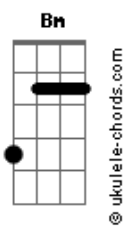

© ukulele-chords.com