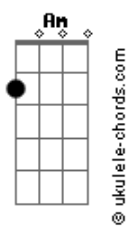

© ukulele-chords.com