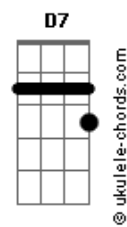

© ukulele-chords.com