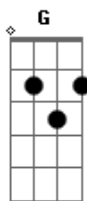

Ruth Moody - Cold Outside

Tom: G

Baby, it's ^Acold outside

Come in and stay awhile

You know you want to ^D

You know you want to ^A

^ABaby, it's cold outside

The streets are dark and the winds are wild

And I want you ^D

I want you ^A

^{E D} Mmm, come inside ^A

^{E D} Mmm, come inside ^A

^ABaby, what do you say?

I can't think of a better way

To spend the night ^D

Let's do it right ^A

^AYour smile is bright as the moon tonight

I can see you in my mind's eye

And I want you ^D

^A

I want you

^{E D} Mmm, come inside ^A

^{E D} Mmm, stay awhile ^A

^ABaby, won't you come with me

It's bad out there like a stormy sea

I wanna keep you safe ^D

I wanna keep you safe ^A

^AI know you're scared and so am I

But you tell me yours and I'll tell you mine

Cause I think it's time ^D

Yeah, I think it's time ^{A E}

^D I think I know how to love you ^{A E}

^D I think I know how to love you ^{A E}

^D I think you know that I want to ^{A E}

^D I think you know that I want to ^{A E}

^D So come inside ^{A E}

^D And stay awhile ^{A E}

^D Come inside ^{A E}

^D Stay awhile ^A

Acordes