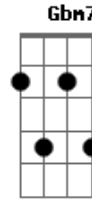

© ukulele-chords.com