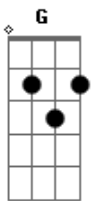

Em C
All of the glamour and all of the fame
D Em
People are gonna remember your name
Em C
Now and forever your dream's coming true
D Em
They're gonna love it whatever you do

Em C
Gonna love you, as you are
D Em
Gonna love you, you're a superstar
Em C
Gonna love you, as you are
D Em
Gonna love you, you're a superstar
Em C
Gonna love you, as you are
D Em
Gonna love you, you're a superstar

Em C
Here is where you belong
D Em
Planets aligned for this moment
Em C
Singing the sweetest song
D Em
A melody full of emotion
Em C D
And everyone will see what you were meant to be

Em C

All of the glamour and all of the fame
D Em
People are gonna remember your name
Em C
Now and forever your dream's coming true
D Em
They're gonna love it whatever you do

Em C
Gonna love you, as you are
D Em
Gonna love you, you're a superstar
Em C
Gonna love you, as you are
D Em
Gonna love you, you're a superstar
Em C
Gonna love you, as you are
D Em
Gonna love you, you're a superstar

Em Am
Sacrifices made
D Bm
Were never sacrificed in vain
Em Am
Such a small price to pay
D
Yesterday

Em C
Gonna love you, as you are
D Em
Gonna love you, you're a superstar
Em C
Gonna love you, as you are
D
Gonna love you, love you, love you

Em C
Gonna love you, as you are
D Em
Gonna love you, you're a superstar
Em C
Gonna love you, as you are
D Em
Gonna love you, you're a superstar

Acordes

© ukulele-chords.com