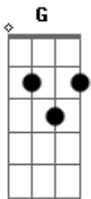

Em C
All of the glamour and all of the fame
D Em
People are gonna remember your name
Em C
Now and forever your dream's coming true
D Em
They're gonna love it whatever you do

Em C
Gonna love you, as you are
D Em
Gonna love you, you're a superstar
Em C
Gonna love you, as you are
D Em
Gonna love you, you're a superstar
Em C
Gonna love you, as you are
D Em
Gonna love you, you're a superstar

Em C
Here is where you belong
D Em
Planets aligned for this moment
Em C
Singing the sweetest song
D Em
A melody full of emotion
Em C D
And everyone will see what you were meant to be

Em C

All of the glamour and all of the fame
D Em
People are gonna remember your name
Em C
Now and forever your dream's coming true
D Em
They're gonna love it whatever you do

Em C
Gonna love you, as you are
D Em
Gonna love you, you're a superstar
Em C
Gonna love you, as you are
D Em
Gonna love you, you're a superstar
Em C
Gonna love you, as you are
D Em
Gonna love you, you're a superstar

Em Am
Sacrifices made
D Bm
Were never sacrificed in vain
Em Am
Such a small price to pay
D
Yesterday

Em C
Gonna love you, as you are
D Em
Gonna love you, you're a superstar
Em C
Gonna love you, as you are
D
Gonna love you, love you, love you

Em C
Gonna love you, as you are
D Em
Gonna love you, you're a superstar
Em C
Gonna love you, as you are
D Em
Gonna love you, you're a superstar

Acordes

© ukulele-chords.com