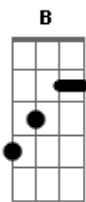

© ukulele-chords.com