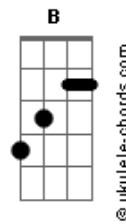

Jimmy Ruffin - Maria You Were The Only One

tom:

Intro: Cm Bm
 (Hey hey eh eh hey Maria) Ohhh
 Cm G
 (Don't you hear me calling Maria) Mmm
 G Cm
 (Girl you know you were the only one)

[Primeira Parte]

Cm
 Hey hey eh eh hey Maria
 Don't you miss me just a little G
 Cm Bb
 After all you were the only one

[Refrão]

Bb Ab
 Come on back to me Maria
 Ab C
 Come on back to me girl

[Segunda Parte]

Cm
 Hey hey hey eh hey Maria
 G
 It's been long so long oh
 Cm
 Since you've been gone
 Cm
 Eh eh eh eh eh Maria
 G
 Don't you need me just a little
 Cm Bb
 Cause honest God you were the only one

[Refrão]

Acordes

Bb Ab
 Come on back to me Maria oh
 Ab C
 Come on home to me girl

[Terceira Parte]

G Cm Bb Ab
 Oh Maria oh baby I need you mmm mmm
 F C
 Maria why d'you keep a-running away
 Ab Dbm Ab
 Oh baby uhhh (Maria) hmmm (Maria)
 Ab Dbm
 Oh yeh (Maria) mmm mmm

[Final]

Dbm
 Hear my plea for sympathy
 Dbm Ab
 I just-a want you here with me Maria
 Ab Dbm
 Mmmm mmmm empty on the lonely nights
 B
 That's my life without you girl
 A
 I'm so lonely I'm so blue
 Gb Dbm
 Without you darling my life is through, Maria
 B
 Come on Maria
 A
 So so so doggone on you baby
 Gb
 Waiting waiting waiting for you
 Dbm
 You were the only one
 B A
 Please believe baby