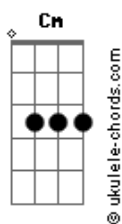

# Jimmy Ruffin - Maria You Were The Only One

tom:

Intro: Cm Bm  
 (Hey hey eh eh hey Maria) Ohhh  
 Cm G  
 (Don't you hear me calling Maria) Mmm  
 G Cm  
 (Girl you know you were the only one)

[Primeira Parte]

Cm  
 Hey hey eh eh hey Maria  
 Don't you miss me just a little G  
 Cm Bb  
 After all you were the only one

[Refrão]

Bb Ab  
 Come on back to me Maria  
 Ab C  
 Come on back to me girl

[Segunda Parte]

## Acordes

Bb Ab  
 Come on back to me Maria oh  
 Ab C  
 Come on home to me girl

[Terceira Parte]

G Cm Bb Ab  
 Oh Maria oh baby I need you mmm mmm  
 F C  
 Maria why d'you keep a-running away  
 Ab Dbm Ab  
 Oh baby uhhh (Maria) hmmm (Maria)  
 Ab Dbm  
 Oh yeh (Maria) mmm mmm

[Final]

Dbm  
 Hear my plea for sympathy  
 Dbm Ab  
 I just-a want you here with me Maria  
 Ab Dbm  
 Mmmm mmmm empty on the lonely nights  
 B  
 That's my life without you girl  
 A  
 I'm so lonely I'm so blue  
 Gb Dbm  
 Without you darling my life is through, Maria  
 B  
 Come on Maria  
 A  
 So so so doggone on you baby  
 Gb  
 Waiting waiting waiting for you  
 Dbm  
 You were the only one  
 B A  
 Please believe baby