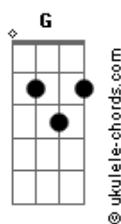

# Jimmy Ruffin - Maria You Were The Only One

tom:

Intro: Cm Bm  
 (Hey hey eh eh hey Maria) Ohhh  
 Cm G  
 (Don't you hear me calling Maria) Mmm  
 G Cm  
 (Girl you know you were the only one)

[Primeira Parte]

Cm  
 Hey hey eh eh hey Maria  
 Don't you miss me just a little G  
 Cm Bb  
 After all you were the only one

[Refrão]

Bb Ab  
 Come on back to me Maria  
 Ab C  
 Come on back to me girl

[Segunda Parte]

## Acordes

Bb Ab  
 Come on back to me Maria oh  
 Ab C  
 Come on home to me girl

[Terceira Parte]

G Cm Bb Ab  
 Oh Maria oh baby I need you mmm mmm  
 F C  
 Maria why d'you keep a-running away  
 Ab Dbm Ab  
 Oh baby uhhh (Maria) hmmm (Maria)  
 Ab Dbm  
 Oh yeh (Maria) mmm mmm

[Final]

Dbm  
 Hear my plea for sympathy  
 Dbm Ab  
 I just-a want you here with me Maria  
 Ab Dbm  
 Mmmm mmmm empty on the lonely nights  
 B  
 That's my life without you girl  
 A  
 I'm so lonely I'm so blue  
 Gb Dbm  
 Without you darling my life is through, Maria  
 B  
 Come on Maria  
 A  
 So so so doggone on you baby  
 Gb  
 Waiting waiting waiting for you  
 Dbm  
 You were the only one  
 B A  
 Please believe baby