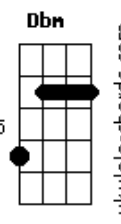

# Jimmy Ruffin - Maria You Were The Only One

tom:

Intro: Cm Bm  
 (Hey hey eh eh hey Maria) Ohhh  
 Cm G  
 (Don't you hear me calling Maria) Mmm  
 G Cm  
 (Girl you know you were the only one)

[Primeira Parte]

Cm  
 Hey hey eh eh hey Maria  
 Don't you miss me just a little G  
 Cm Bb  
 After all you were the only one

[Refrão]

Bb Ab  
 Come on back to me Maria  
 Ab C  
 Come on back to me girl

[Segunda Parte]

## Acordes

Bb Ab  
 Come on back to me Maria oh  
 Ab C  
 Come on home to me girl

[Terceira Parte]

G Cm Bb Ab  
 Oh Maria oh baby I need you mmm mmm  
 F C  
 Maria why d'you keep a-running away  
 Ab Dbm Ab  
 Oh baby uhhh (Maria) hmmm (Maria)  
 Ab Dbm  
 Oh yeh (Maria) mmm mmm

[Final]

Dbm  
 Hear my plea for sympathy  
 Dbm Ab  
 I just-a want you here with me Maria  
 Ab Dbm  
 Mmmm mmmm empty on the lonely nights  
 B  
 That's my life without you girl  
 A  
 I'm so lonely I'm so blue  
 Gb Dbm  
 Without you darling my life is through, Maria  
 B  
 Come on Maria  
 A  
 So so so doggone on you baby  
 Gb  
 Waiting waiting waiting for you  
 Dbm  
 You were the only one  
 B A  
 Please believe baby