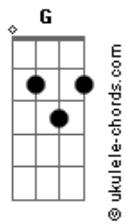

Jimmy Ruffin - Maria You Were The Only One

tom:

Intro: Cm Bm
 (Hey hey eh eh hey Maria) Ohhh
 Cm G
 (Don't you hear me calling Maria) Mmm
 G Cm
 (Girl you know you were the only one)

[Primeira Parte]

Cm
 Hey hey eh eh hey Maria
 Don't you miss me just a little G
 Cm Bb
 After all you were the only one

[Refrão]

Bb Ab
 Come on back to me Maria
 Ab C
 Come on back to me girl

[Segunda Parte]

Cm
 Hey hey hey eh hey Maria
 G
 It's been long so long oh
 Cm
 Since you've been gone
 Cm
 Eh eh eh eh eh Maria
 G
 Don't you need me just a little
 Cm Bb
 Cause honest God you were the only one

[Refrão]

Acordes

Bb Ab
 Come on back to me Maria oh
 Ab C
 Come on home to me girl

[Terceira Parte]

G Cm Bb Ab
 Oh Maria oh baby I need you mmm mmm
 F C
 Maria why d'you keep a-running away
 Ab Dbm Ab
 Oh baby uhhh (Maria) hmmm (Maria)
 Ab Dbm
 Oh yeh (Maria) mmm mmm

[Final]

Dbm
 Hear my plea for sympathy
 Dbm Ab
 I just-a want you here with me Maria
 Ab Dbm
 Mmmm mmmm empty on the lonely nights
 B
 That's my life without you girl
 A
 I'm so lonely I'm so blue
 Gb Dbm
 Without you darling my life is through, Maria
 B
 Come on Maria
 A
 So so so doggone on you baby
 Gb
 Waiting waiting waiting for you
 Dbm
 You were the only one
 B A
 Please believe baby