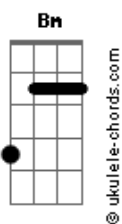

# Jimmy Ruffin - Maria You Were The Only One

tom:

Intro: Cm Bm  
 (Hey hey eh eh hey Maria) Ohhh  
 Cm G  
 (Don't you hear me calling Maria) Mmm  
 G Cm  
 (Girl you know you were the only one)

[Primeira Parte]

Cm  
 Hey hey eh eh hey Maria  
 Don't you miss me just a little G  
 Cm Bb  
 After all you were the only one

[Refrão]

Bb Ab  
 Come on back to me Maria  
 Ab C  
 Come on back to me girl

[Segunda Parte]

Cm  
 Hey hey hey eh hey Maria  
 G  
 It's been long so long oh  
 Cm  
 Since you've been gone  
 Cm  
 Eh eh eh eh eh Maria  
 G  
 Don't you need me just a little  
 Cm Bb  
 Cause honest God you were the only one

## Acordes

Bb Ab  
 Come on back to me Maria oh  
 Ab C  
 Come on home to me girl

[Terceira Parte]

G Cm Bb Ab  
 Oh Maria oh baby I need you mmm mmm  
 F C  
 Maria why d'you keep a-running away  
 Ab Dbm Ab  
 Oh baby uhhh (Maria) hmmm (Maria)  
 Ab Dbm  
 Oh yeh (Maria) mmm mmm