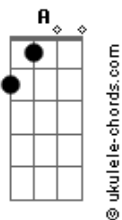

Jimmy Ruffin - Maria You Were The Only One

tom:

Intro: Cm Bm
 (Hey hey eh eh hey Maria) Ohhh
 Cm G
 (Don't you hear me calling Maria) Mmm
 G Cm
 (Girl you know you were the only one)

[Primeira Parte]

Cm
 Hey hey eh eh hey Maria
 Don't you miss me just a little G
 Cm Bb
 After all you were the only one

[Refrão]

Bb Ab
 Come on back to me Maria
 Ab C
 Come on back to me girl

[Segunda Parte]

Cm
 Hey hey hey eh hey Maria
 G
 It's been long so long oh
 Cm
 Since you've been gone
 Cm
 Eh eh eh eh eh Maria
 G
 Don't you need me just a little
 Cm Bb
 Cause honest God you were the only one

[Refrão]

Acordes

Bb Ab
 Come on back to me Maria oh
 Ab C
 Come on home to me girl

[Terceira Parte]

G Cm Bb Ab
 Oh Maria oh baby I need you mmm mmm
 F C
 Maria why d'you keep a-running away
 Ab Dbm Ab
 Oh baby uhhh (Maria) hmmm (Maria)
 Ab Dbm
 Oh yeh (Maria) mmm mmm