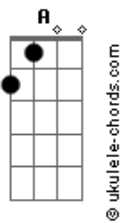

# Jimmy Ruffin - Maria You Were The Only One

tom:

Intro: Cm Bm  
 (Hey hey eh eh hey Maria) Ohhh  
 Cm G  
 (Don't you hear me calling Maria) Mmm  
 G Cm  
 (Girl you know you were the only one)

[Primeira Parte]

Cm  
 Hey hey eh eh hey Maria  
 Don't you miss me just a little G  
 Cm Bb  
 After all you were the only one

[Refrão]

Bb Ab  
 Come on back to me Maria  
 Ab C  
 Come on back to me girl

[Segunda Parte]

## Acordes

Bb Ab  
 Come on back to me Maria oh  
 Ab C  
 Come on home to me girl

[Terceira Parte]

G Cm Bb Ab  
 Oh Maria oh baby I need you mmm mmm  
 F C  
 Maria why d'you keep a-running away  
 Ab Dbm Ab  
 Oh baby uhhh (Maria) hmmm (Maria)  
 Ab Dbm  
 Oh yeh (Maria) mmm mmm

[Final]

Dbm  
 Hear my plea for sympathy  
 Dbm Ab  
 I just-a want you here with me Maria  
 Ab Dbm  
 Mmmm mmmm empty on the lonely nights  
 B  
 That's my life without you girl  
 A  
 I'm so lonely I'm so blue  
 Gb Dbm  
 Without you darling my life is through, Maria  
 B  
 Come on Maria  
 A  
 So so so doggone on you baby  
 Gb  
 Waiting waiting waiting for you  
 Dbm  
 You were the only one  
 B A  
 Please believe baby