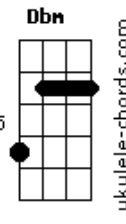

Jimmy Ruffin - Maria You Were The Only One

tom:

Intro: Cm Bm
 (Hey hey eh eh hey Maria) Ohhh
 Cm G
 (Don't you hear me calling Maria) Mmm
 G Cm
 (Girl you know you were the only one)

[Primeira Parte]

Cm
 Hey hey eh eh hey Maria
 Don't you miss me just a little G
 Cm Bb
 After all you were the only one

[Refrão]

Bb Ab
 Come on back to me Maria
 Ab C
 Come on back to me girl

[Segunda Parte]

Cm
 Hey hey hey eh hey Maria
 G
 It's been long so long oh
 Cm
 Since you've been gone
 Cm
 Eh eh eh eh eh Maria
 G
 Don't you need me just a little
 Cm Bb
 Cause honest God you were the only one

[Refrão]

Acordes

Bb Ab
 Come on back to me Maria oh
 Ab C
 Come on home to me girl

[Terceira Parte]

G Cm Bb Ab
 Oh Maria oh baby I need you mmm mmm
 F C
 Maria why d'you keep a-running away
 Ab Dbm Ab
 Oh baby uhhh (Maria) hmmm (Maria)
 Ab Dbm
 Oh yeh (Maria) mmm mmm