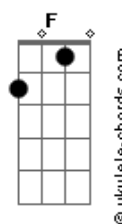

# Jimmy Ruffin - Maria You Were The Only One

tom:

Intro: Cm Bm  
 (Hey hey eh eh hey Maria) Ohhh  
 Cm G  
 (Don't you hear me calling Maria) Mmm  
 G Cm  
 (Girl you know you were the only one)

[Primeira Parte]

Cm  
 Hey hey eh eh hey Maria  
 Don't you miss me just a little G  
 Cm Bb  
 After all you were the only one

[Refrão]

Bb Ab  
 Come on back to me Maria  
 Ab C  
 Come on back to me girl

[Segunda Parte]

## Acordes

Bb Ab  
 Come on back to me Maria oh  
 Ab C  
 Come on home to me girl

[Terceira Parte]

G Cm Bb Ab  
 Oh Maria oh baby I need you mmm mmm  
 F C  
 Maria why d'you keep a-running away  
 Ab Dbm Ab  
 Oh baby uhhh (Maria) hmmm (Maria)  
 Ab Dbm  
 Oh yeh (Maria) mmm mmm

[Final]

Dbm  
 Hear my plea for sympathy  
 Dbm Ab  
 I just-a want you here with me Maria  
 Ab Dbm  
 Mmmm mmmm empty on the lonely nights  
 B  
 That's my life without you girl  
 A  
 I'm so lonely I'm so blue  
 Gb Dbm  
 Without you darling my life is through, Maria  
 B  
 Come on Maria  
 A  
 So so so doggone on you baby  
 Gb  
 Waiting waiting waiting for you  
 Dbm  
 You were the only one  
 B A  
 Please believe baby