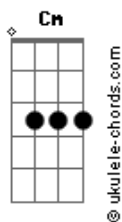

Jimmy Ruffin - Maria You Were The Only One

tom:

Intro: Cm Bm
 (Hey hey eh eh hey Maria) Ohhh
 Cm G
 (Don't you hear me calling Maria) Mmm
 G Cm
 (Girl you know you were the only one)

[Primeira Parte]

Cm
 Hey hey eh eh hey Maria
 Don't you miss me just a little G
 Cm Bb
 After all you were the only one

[Refrão]

Bb Ab
 Come on back to me Maria
 Ab C
 Come on back to me girl

[Segunda Parte]

Cm
 Hey hey hey eh hey Maria
 G
 It's been long so long oh
 Cm
 Since you've been gone
 Cm
 Eh eh eh eh eh Maria
 G
 Don't you need me just a little
 Cm Bb
 Cause honest God you were the only one

[Refrão]

Acordes

Bb Ab
 Come on back to me Maria oh
 Ab C
 Come on home to me girl

[Terceira Parte]

G Cm Bb Ab
 Oh Maria oh baby I need you mmm mmm
 F C
 Maria why d'you keep a-running away
 Ab Dbm Ab
 Oh baby uhhh (Maria) hmmm (Maria)
 Ab Dbm
 Oh yeh (Maria) mmm mmm

[Final]

Dbm
 Hear my plea for sympathy
 Dbm Ab
 I just-a want you here with me Maria
 Ab Dbm
 Mmmm mmmm empty on the lonely nights
 B
 That's my life without you girl
 A
 I'm so lonely I'm so blue
 Gb Dbm
 Without you darling my life is through, Maria
 B
 Come on Maria
 A
 So so so doggone on you baby
 Gb
 Waiting waiting waiting for you
 Dbm
 You were the only one
 B A
 Please believe baby