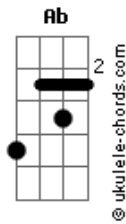

Jimmy Ruffin - Maria You Were The Only One

tom:

Intro: Cm Bm
 (Hey hey eh eh hey Maria) Ohhh
 Cm G
 (Don't you hear me calling Maria) Mmm
 G Cm
 (Girl you know you were the only one)

[Primeira Parte]

Cm
 Hey hey eh eh hey Maria
 Don't you miss me just a little G
 Cm Bb
 After all you were the only one

[Refrão]

Bb Ab
 Come on back to me Maria
 Ab C
 Come on back to me girl

[Segunda Parte]

Cm
 Hey hey hey eh hey Maria
 G
 It's been long so long oh
 Cm
 Since you've been gone
 Cm
 Eh eh eh eh eh Maria
 G
 Don't you need me just a little
 Cm Bb
 Cause honest God you were the only one

[Refrão]

Acordes

Bb Ab
 Come on back to me Maria oh
 Ab C
 Come on home to me girl

[Terceira Parte]

G Cm Bb Ab
 Oh Maria oh baby I need you mmm mmm
 F C
 Maria why d'you keep a-running away
 Ab Dbm Ab
 Oh baby uhhh (Maria) hmmm (Maria)
 Ab Dbm
 Oh yeh (Maria) mmm mmm

[Final]

Dbm
 Hear my plea for sympathy
 Dbm Ab
 I just-a want you here with me Maria
 Ab Dbm
 Mmmm mmmm empty on the lonely nights
 B
 That's my life without you girl
 A
 I'm so lonely I'm so blue
 Gb Dbm
 Without you darling my life is through, Maria
 B
 Come on Maria
 A
 So so so doggone on you baby
 Gb
 Waiting waiting waiting for you
 Dbm
 You were the only one
 B A
 Please believe baby