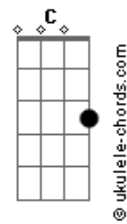

Jimmy Ruffin - Maria You Were The Only One

tom:

Intro: Cm Bm
 (Hey hey eh eh hey Maria) Ohhh
 Cm G
 (Don't you hear me calling Maria) Mmm
 G Cm
 (Girl you know you were the only one)

[Primeira Parte]

Cm
 Hey hey eh eh hey Maria
 Don't you miss me just a little G
 Cm Bb
 After all you were the only one

[Refrão]

Bb Ab
 Come on back to me Maria
 Ab C
 Come on back to me girl

[Segunda Parte]

Cm
 Hey hey hey eh hey Maria
 G
 It's been long so long oh
 Cm
 Since you've been gone
 Cm
 Eh eh eh eh eh Maria
 G
 Don't you need me just a little
 Cm Bb
 Cause honest God you were the only one

[Refrão]

Acordes

Bb Ab
 Come on back to me Maria oh
 Ab C
 Come on home to me girl

[Terceira Parte]

G Cm Bb Ab
 Oh Maria oh baby I need you mmm mmm
 F C
 Maria why d'you keep a-running away
 Ab Dbm Ab
 Oh baby uhhh (Maria) hmmm (Maria)
 Ab Dbm
 Oh yeh (Maria) mmm mmm

[Final]

Dbm
 Hear my plea for sympathy
 Dbm Ab
 I just-a want you here with me Maria
 Ab Dbm
 Mmmm mmmm empty on the lonely nights
 B
 That's my life without you girl
 A
 I'm so lonely I'm so blue
 Gb Dbm
 Without you darling my life is through, Maria
 B
 Come on Maria
 A
 So so so doggone on you baby
 Gb
 Waiting waiting waiting for you
 Dbm
 You were the only one
 B A
 Please believe baby