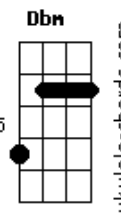

Jimmy Ruffin - Maria You Were The Only One

tom:

Intro: Cm Bm
 (Hey hey eh eh hey Maria) Ohhh
 Cm G
 (Don't you hear me calling Maria) Mmm
 G Cm
 (Girl you know you were the only one)

[Primeira Parte]

Cm
 Hey hey eh eh hey Maria
 Don't you miss me just a little G
 Cm Bb
 After all you were the only one

[Refrão]

Bb Ab
 Come on back to me Maria
 Ab C
 Come on back to me girl

[Segunda Parte]

Cm
 Hey hey hey eh hey Maria
 G
 It's been long so long oh
 Cm
 Since you've been gone
 Cm
 Eh eh eh eh eh Maria
 G
 Don't you need me just a little
 Cm Bb
 Cause honest God you were the only one

[Refrão]

Acordes

Bb Ab
 Come on back to me Maria oh
 Ab C
 Come on home to me girl

[Terceira Parte]

G Cm Bb Ab
 Oh Maria oh baby I need you mmm mmm
 F C
 Maria why d'you keep a-running away
 Ab Dbm Ab
 Oh baby uhhh (Maria) hmmm (Maria)
 Ab Dbm
 Oh yeh (Maria) mmm mmm

[Final]

Dbm
 Hear my plea for sympathy
 Dbm Ab
 I just-a want you here with me Maria
 Ab Dbm
 Mmmm mmmm empty on the lonely nights
 B
 That's my life without you girl
 A
 I'm so lonely I'm so blue
 Gb Dbm
 Without you darling my life is through, Maria
 B
 Come on Maria
 A
 So so so doggone on you baby
 Gb
 Waiting waiting waiting for you
 Dbm
 You were the only one
 B A
 Please believe baby