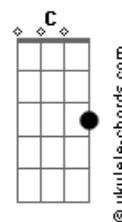

Jimmy Ruffin - Maria You Were The Only One

tom:

Intro: Cm Bm
 (Hey hey eh eh hey Maria) Ohhh
 Cm G
 (Don't you hear me calling Maria) Mmm
 G Cm
 (Girl you know you were the only one)

[Primeira Parte]

Cm
 Hey hey eh eh hey Maria
 Don't you miss me just a little G
 Cm Bb
 After all you were the only one

[Refrão]

Bb Ab
 Come on back to me Maria
 Ab C
 Come on back to me girl

[Segunda Parte]

Cm
 Hey hey hey eh hey Maria
 G
 It's been long so long oh
 Cm
 Since you've been gone
 Cm
 Eh eh eh eh eh Maria
 G
 Don't you need me just a little
 Cm Bb
 Cause honest God you were the only one

[Refrão]

Acordes

Bb Ab
 Come on back to me Maria oh
 Ab C
 Come on home to me girl

[Terceira Parte]

G Cm Bb Ab
 Oh Maria oh baby I need you mmm mmm
 F C
 Maria why d'you keep a-running away
 Ab Dbm Ab
 Oh baby uhhh (Maria) hmmm (Maria)
 Ab Dbm
 Oh yeh (Maria) mmm mmm

[Final]

Dbm
 Hear my plea for sympathy
 Dbm Ab
 I just-a want you here with me Maria
 Ab Dbm
 Mmmm mmmm empty on the lonely nights
 B
 That's my life without you girl
 A
 I'm so lonely I'm so blue
 Gb Dbm
 Without you darling my life is through, Maria
 B
 Come on Maria
 A
 So so so doggone on you baby
 Gb
 Waiting waiting waiting for you
 Dbm
 You were the only one
 B A
 Please believe baby