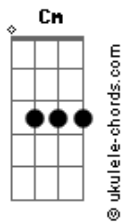

Jimmy Ruffin - Maria You Were The Only One

tom:

Intro: Cm Bm
 (Hey hey eh eh hey Maria) Ohhh
 Cm G
 (Don't you hear me calling Maria) Mmm
 G Cm
 (Girl you know you were the only one)

[Primeira Parte]

Cm
 Hey hey eh eh hey Maria
 Don't you miss me just a little G
 Cm Bb
 After all you were the only one

[Refrão]

Bb Ab
 Come on back to me Maria
 Ab C
 Come on back to me girl

[Segunda Parte]

Cm
 Hey hey hey eh hey Maria
 G
 It's been long so long oh
 Cm
 Since you've been gone
 Cm
 Eh eh eh eh eh Maria
 G
 Don't you need me just a little
 Cm Bb
 Cause honest God you were the only one

[Refrão]

Acordes

Bb Ab
 Come on back to me Maria oh
 Ab C
 Come on home to me girl

[Terceira Parte]

G Cm Bb Ab
 Oh Maria oh baby I need you mmm mmm
 F C
 Maria why d'you keep a-running away
 Ab Dbm Ab
 Oh baby uhhh (Maria) hmmm (Maria)
 Ab Dbm
 Oh yeh (Maria) mmm mmm

[Final]

Dbm
 Hear my plea for sympathy
 Dbm Ab
 I just-a want you here with me Maria
 Ab Dbm
 Mmmm mmmm empty on the lonely nights
 B
 That's my life without you girl
 A
 I'm so lonely I'm so blue
 Gb Dbm
 Without you darling my life is through, Maria
 B
 Come on Maria
 A
 So so so doggone on you baby
 Gb
 Waiting waiting waiting for you
 Dbm
 You were the only one
 B A
 Please believe baby