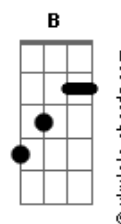

# Jimmy Ruffin - Maria You Were The Only One

tom:

Intro: Cm Bm  
 (Hey hey eh eh hey Maria) Ohhh  
 Cm G  
 (Don't you hear me calling Maria) Mmm  
 G Cm  
 (Girl you know you were the only one)

[Primeira Parte]

Cm  
 Hey hey eh eh hey Maria  
 Don't you miss me just a little G  
 Cm Bb  
 After all you were the only one

[Refrão]

Bb Ab  
 Come on back to me Maria  
 Ab C  
 Come on back to me girl

[Segunda Parte]

## Acordes

Bb Ab  
 Come on back to me Maria oh  
 Ab C  
 Come on home to me girl

[Terceira Parte]

G Cm Bb Ab  
 Oh Maria oh baby I need you mmm mmm  
 F C  
 Maria why d'you keep a-running away  
 Ab Dbm Ab  
 Oh baby uhhh (Maria) hmmm (Maria)  
 Ab Dbm  
 Oh yeh (Maria) mmm mmm

[Final]

Dbm  
 Hear my plea for sympathy  
 Dbm Ab  
 I just-a want you here with me Maria  
 Ab Dbm  
 Mmmm mmmm empty on the lonely nights  
 B  
 That's my life without you girl  
 A  
 I'm so lonely I'm so blue  
 Gb Dbm  
 Without you darling my life is through, Maria  
 B  
 Come on Maria  
 A  
 So so so doggone on you baby  
 Gb  
 Waiting waiting waiting for you  
 Dbm  
 You were the only one  
 B A  
 Please believe baby