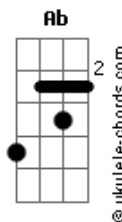

Jimmy Ruffin - Maria You Were The Only One

tom:

Intro: Cm Bm
 (Hey hey eh eh hey Maria) Ohhh
 Cm G
 (Don't you hear me calling Maria) Mmm
 G Cm
 (Girl you know you were the only one)

[Primeira Parte]

Cm
 Hey hey eh eh hey Maria
 Don't you miss me just a little G
 Cm Bb
 After all you were the only one

[Refrão]

Bb Ab
 Come on back to me Maria
 Ab C
 Come on back to me girl

[Segunda Parte]

Cm
 Hey hey hey eh hey Maria
 G
 It's been long so long oh
 Cm
 Since you've been gone
 Cm
 Eh eh eh eh eh Maria
 G
 Don't you need me just a little
 Cm Bb
 Cause honest God you were the only one

[Refrão]

Acordes

Bb Ab
 Come on back to me Maria oh
 Ab C
 Come on home to me girl

[Terceira Parte]

G Cm Bb Ab
 Oh Maria oh baby I need you mmm mmm
 F C
 Maria why d'you keep a-running away
 Ab Dbm Ab
 Oh baby uhhh (Maria) hmmm (Maria)
 Ab Dbm
 Oh yeh (Maria) mmm mmm

[Final]

Dbm
 Hear my plea for sympathy
 Dbm Ab
 I just-a want you here with me Maria
 Ab Dbm
 Mmmm mmmm empty on the lonely nights
 B
 That's my life without you girl
 A
 I'm so lonely I'm so blue
 Gb Dbm
 Without you darling my life is through, Maria
 B
 Come on Maria
 A
 So so so doggone on you baby
 Gb
 Waiting waiting waiting for you
 Dbm
 You were the only one
 B A
 Please believe baby