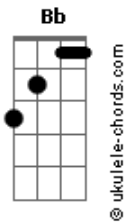

Jimmy Ruffin - Maria You Were The Only One

tom:

Intro: Cm Bm
 (Hey hey eh eh hey Maria) Ohhh
 Cm G
 (Don't you hear me calling Maria) Mmm
 G Cm
 (Girl you know you were the only one)

[Primeira Parte]

Cm
 Hey hey eh eh hey Maria
 Don't you miss me just a little G
 Cm Bb
 After all you were the only one

[Refrão]

Bb Ab
 Come on back to me Maria
 Ab C
 Come on back to me girl

[Segunda Parte]

Cm
 Hey hey hey eh hey Maria
 G
 It's been long so long oh
 Cm
 Since you've been gone
 Cm
 Eh eh eh eh eh Maria
 G
 Don't you need me just a little
 Cm Bb
 Cause honest God you were the only one

[Refrão]

Acordes

Bb Ab
 Come on back to me Maria oh
 Ab C
 Come on home to me girl

[Terceira Parte]

G Cm Bb Ab
 Oh Maria oh baby I need you mmm mmm
 F C
 Maria why d'you keep a-running away
 Ab Dbm Ab
 Oh baby uhhh (Maria) hmmm (Maria)
 Ab Dbm
 Oh yeh (Maria) mmm mmm

[Final]

Dbm
 Hear my plea for sympathy
 Dbm Ab
 I just-a want you here with me Maria
 Ab Dbm
 Mmmm mmmm empty on the lonely nights
 B
 That's my life without you girl
 A
 I'm so lonely I'm so blue
 Gb Dbm
 Without you darling my life is through, Maria
 B
 Come on Maria
 A
 So so so doggone on you baby
 Gb
 Waiting waiting waiting for you
 Dbm
 You were the only one
 B A
 Please believe baby