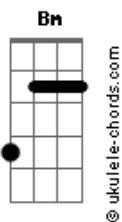

Jimmy Ruffin - Maria You Were The Only One

tom:

Intro: Cm Bm
 (Hey hey eh eh hey Maria) Ohhh
 Cm G
 (Don't you hear me calling Maria) Mmm
 G Cm
 (Girl you know you were the only one)

[Primeira Parte]

Cm
 Hey hey eh eh hey Maria
 Don't you miss me just a little G
 Cm Bb
 After all you were the only one

[Refrão]

Bb Ab
 Come on back to me Maria
 Ab C
 Come on back to me girl

[Segunda Parte]

Cm
 Hey hey hey eh hey Maria
 G
 It's been long so long oh
 Cm
 Since you've been gone
 Cm
 Eh eh eh eh eh Maria
 G
 Don't you need me just a little
 Cm Bb
 Cause honest God you were the only one

[Refrão]

Acordes

Bb Ab
 Come on back to me Maria oh
 Ab C
 Come on home to me girl

[Terceira Parte]

G Cm Bb Ab
 Oh Maria oh baby I need you mmm mmm
 F C
 Maria why d'you keep a-running away
 Ab Dbm Ab
 Oh baby uhhh (Maria) hmmm (Maria)
 Ab Dbm
 Oh yeh (Maria) mmm mmm

[Final]

Dbm
 Hear my plea for sympathy
 Dbm Ab
 I just-a want you here with me Maria
 Ab Dbm
 Mmmm mmmm empty on the lonely nights
 B
 That's my life without you girl
 A
 I'm so lonely I'm so blue
 Gb Dbm
 Without you darling my life is through, Maria
 B
 Come on Maria
 A
 So so so doggone on you baby
 Gb
 Waiting waiting waiting for you
 Dbm
 You were the only one
 B A
 Please believe baby