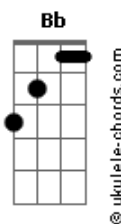

# Jimmy Ruffin - Maria You Were The Only One

tom:

Intro: Cm Bm  
 (Hey hey eh eh hey Maria) Ohhh  
 Cm G  
 (Don't you hear me calling Maria) Mmm  
 G Cm  
 (Girl you know you were the only one)

[Primeira Parte]

Cm  
 Hey hey eh eh hey Maria  
 Don't you miss me just a little G  
 Cm Bb  
 After all you were the only one

[Refrão]

Bb Ab  
 Come on back to me Maria  
 Ab C  
 Come on back to me girl

[Segunda Parte]

Cm  
 Hey hey hey eh hey Maria  
 G  
 It's been long so long oh  
 Cm  
 Since you've been gone  
 Cm  
 Eh eh eh eh eh Maria  
 G  
 Don't you need me just a little  
 Cm Bb  
 Cause honest God you were the only one

## Acordes

Bb Ab  
 Come on back to me Maria oh  
 Ab C  
 Come on home to me girl

[Terceira Parte]

G Cm Bb Ab  
 Oh Maria oh baby I need you mmm mmm  
 F C  
 Maria why d'you keep a-running away  
 Ab Dbm Ab  
 Oh baby uhhh (Maria) hmmm (Maria)  
 Ab Dbm  
 Oh yeh (Maria) mmm mmm