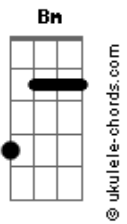

Jimmy Ruffin - Maria You Were The Only One

tom:

Intro: Cm Bm
 (Hey hey eh eh hey Maria) Ohhh
 Cm G
 (Don't you hear me calling Maria) Mmm
 G Cm
 (Girl you know you were the only one)

[Primeira Parte]

Cm
 Hey hey eh eh hey Maria
 Don't you miss me just a little G
 Cm Bb
 After all you were the only one

[Refrão]

Bb Ab
 Come on back to me Maria
 Ab C
 Come on back to me girl

[Segunda Parte]

Cm
 Hey hey hey eh hey Maria
 G
 It's been long so long oh
 Cm
 Since you've been gone
 Cm
 Eh eh eh eh eh Maria
 G
 Don't you need me just a little
 Cm Bb
 Cause honest God you were the only one

[Refrão]

Acordes

Bb Ab
 Come on back to me Maria oh
 Ab C
 Come on home to me girl

[Terceira Parte]

G Cm Bb Ab
 Oh Maria oh baby I need you mmm mmm
 F C
 Maria why d'you keep a-running away
 Ab Dbm Ab
 Oh baby uhhh (Maria) hmmm (Maria)
 Ab Dbm
 Oh yeh (Maria) mmm mmm

[Final]

Dbm
 Hear my plea for sympathy
 Dbm Ab
 I just-a want you here with me Maria
 Ab Dbm
 Mmmm mmmm empty on the lonely nights
 B
 That's my life without you girl
 A
 I'm so lonely I'm so blue
 Gb Dbm
 Without you darling my life is through, Maria
 B
 Come on Maria
 A
 So so so doggone on you baby
 Gb
 Waiting waiting waiting for you
 Dbm
 You were the only one
 B A
 Please believe baby