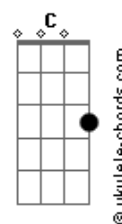

# Jimmy Ruffin - Maria You Were The Only One

tom:

Intro: Cm Bm  
 (Hey hey eh eh hey Maria) Ohhh  
 Cm G  
 (Don't you hear me calling Maria) Mmm  
 G Cm  
 (Girl you know you were the only one)

[Primeira Parte]

Cm  
 Hey hey eh eh hey Maria  
 Don't you miss me just a little G  
 Cm Bb  
 After all you were the only one

[Refrão]

Bb Ab  
 Come on back to me Maria  
 Ab C  
 Come on back to me girl

[Segunda Parte]

## Acordes

Bb Ab  
 Come on back to me Maria oh  
 Ab C  
 Come on home to me girl

[Terceira Parte]

G Cm Bb Ab  
 Oh Maria oh baby I need you mmm mmm  
 F C  
 Maria why d'you keep a-running away  
 Ab Dbm Ab  
 Oh baby uhhh (Maria) hmmm (Maria)  
 Ab Dbm  
 Oh yeh (Maria) mmm mmm

[Final]

Dbm  
 Hear my plea for sympathy  
 Dbm Ab  
 I just-a want you here with me Maria  
 Ab Dbm  
 Mmmm mmmm empty on the lonely nights  
 B  
 That's my life without you girl  
 A  
 I'm so lonely I'm so blue  
 Gb Dbm  
 Without you darling my life is through, Maria  
 B  
 Come on Maria  
 A  
 So so so doggone on you baby  
 Gb  
 Waiting waiting waiting for you  
 Dbm  
 You were the only one  
 B A  
 Please believe baby