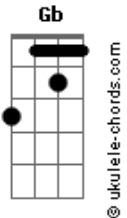

Jimmy Ruffin - Maria You Were The Only One

tom:

Intro: Cm Bm
 (Hey hey eh eh hey Maria) Ohhh
 Cm G
 (Don't you hear me calling Maria) Mmm
 G Cm
 (Girl you know you were the only one)

[Primeira Parte]

Cm
 Hey hey eh eh hey Maria
 Don't you miss me just a little G
 Cm Bb
 After all you were the only one

[Refrão]

Bb Ab
 Come on back to me Maria
 Ab C
 Come on back to me girl

[Segunda Parte]

Cm
 Hey hey hey eh hey Maria
 G
 It's been long so long oh
 Cm
 Since you've been gone
 Cm
 Eh eh eh eh eh Maria
 G
 Don't you need me just a little
 Cm Bb
 Cause honest God you were the only one

[Refrão]

Acordes

Bb Ab
 Come on back to me Maria oh
 Ab C
 Come on home to me girl

[Terceira Parte]

G Cm Bb Ab
 Oh Maria oh baby I need you mmm mmm
 F C
 Maria why d'you keep a-running away
 Ab Dbm Ab
 Oh baby uhhh (Maria) hmmm (Maria)
 Ab Dbm
 Oh yeh (Maria) mmm mmm

[Final]

Dbm
 Hear my plea for sympathy
 Dbm Ab
 I just-a want you here with me Maria
 Ab Dbm
 Mmmm mmmm empty on the lonely nights
 B
 That's my life without you girl
 A
 I'm so lonely I'm so blue
 Gb Dbm
 Without you darling my life is through, Maria
 B
 Come on Maria
 A
 So so so doggone on you baby
 Gb
 Waiting waiting waiting for you
 Dbm
 You were the only one
 B A
 Please believe baby