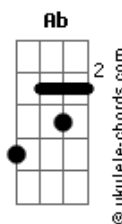

# Jimmy Ruffin - Maria You Were The Only One

tom:

Intro: Cm Bm  
 (Hey hey eh eh hey Maria) Ohhh  
 Cm G  
 (Don't you hear me calling Maria) Mmm  
 G Cm  
 (Girl you know you were the only one)

[Primeira Parte]

Cm  
 Hey hey eh eh hey Maria  
 Don't you miss me just a little G  
 Cm Bb  
 After all you were the only one

[Refrão]

Bb Ab  
 Come on back to me Maria  
 Ab C  
 Come on back to me girl

[Segunda Parte]

## Acordes

Bb Ab  
 Come on back to me Maria oh  
 Ab C  
 Come on home to me girl

[Terceira Parte]

G Cm Bb Ab  
 Oh Maria oh baby I need you mmm mmm  
 F C  
 Maria why d'you keep a-running away  
 Ab Dbm Ab  
 Oh baby uhhh (Maria) hmmm (Maria)  
 Ab Dbm  
 Oh yeh (Maria) mmm mmm

[Final]

Dbm  
 Hear my plea for sympathy  
 Dbm Ab  
 I just-a want you here with me Maria  
 Ab Dbm  
 Mmmm mmmm empty on the lonely nights  
 B  
 That's my life without you girl  
 A  
 I'm so lonely I'm so blue  
 Gb Dbm  
 Without you darling my life is through, Maria  
 B  
 Come on Maria  
 A  
 So so so doggone on you baby  
 Gb  
 Waiting waiting waiting for you  
 Dbm  
 You were the only one  
 B A  
 Please believe baby