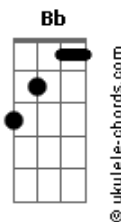

Jimmy Ruffin - Maria You Were The Only One

tom:

Intro: Cm Bm
 (Hey hey eh eh hey Maria) Ohhh
 Cm G
 (Don't you hear me calling Maria) Mmm
 G Cm
 (Girl you know you were the only one)

[Primeira Parte]

Cm
 Hey hey eh eh hey Maria
 Don't you miss me just a little G
 Cm Bb
 After all you were the only one

[Refrão]

Bb Ab
 Come on back to me Maria
 Ab C
 Come on back to me girl

[Segunda Parte]

Cm
 Hey hey hey eh hey Maria
 G
 It's been long so long oh
 Cm
 Since you've been gone
 Cm
 Eh eh eh eh eh Maria
 G
 Don't you need me just a little
 Cm Bb
 Cause honest God you were the only one

[Refrão]

Acordes

Bb Ab
 Come on back to me Maria oh
 Ab C
 Come on home to me girl

[Terceira Parte]

G Cm Bb Ab
 Oh Maria oh baby I need you mmm mmm
 F C
 Maria why d'you keep a-running away
 Ab Dbm Ab
 Oh baby uhhh (Maria) hmmm (Maria)
 Ab Dbm
 Oh yeh (Maria) mmm mmm

[Final]

Dbm
 Hear my plea for sympathy
 Dbm Ab
 I just-a want you here with me Maria
 Ab Dbm
 Mmmm mmmm empty on the lonely nights
 B
 That's my life without you girl
 A
 I'm so lonely I'm so blue
 Gb Dbm
 Without you darling my life is through, Maria
 B
 Come on Maria
 A
 So so so doggone on you baby
 Gb
 Waiting waiting waiting for you
 Dbm
 You were the only one
 B A
 Please believe baby