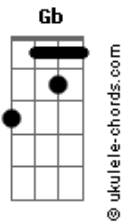

# Jimmy Ruffin - Maria You Were The Only One

tom:

Intro: Cm Bm  
 (Hey hey eh eh hey Maria) Ohhh  
 Cm G  
 (Don't you hear me calling Maria) Mmm  
 G Cm  
 (Girl you know you were the only one)

[Primeira Parte]

Cm  
 Hey hey eh eh hey Maria  
 Don't you miss me just a little G  
 Cm Bb  
 After all you were the only one

[Refrão]

Bb Ab  
 Come on back to me Maria  
 Ab C  
 Come on back to me girl

[Segunda Parte]

## Acordes

Bb Ab  
 Come on back to me Maria oh  
 Ab C  
 Come on home to me girl

[Terceira Parte]

G Cm Bb Ab  
 Oh Maria oh baby I need you mmm mmm  
 F C  
 Maria why d'you keep a-running away  
 Ab Dbm Ab  
 Oh baby uhhh (Maria) hmmm (Maria)  
 Ab Dbm  
 Oh yeh (Maria) mmm mmm

[Final]

Dbm  
 Hear my plea for sympathy  
 Dbm Ab  
 I just-a want you here with me Maria  
 Ab Dbm  
 Mmmm mmmm empty on the lonely nights  
 B  
 That's my life without you girl  
 A  
 I'm so lonely I'm so blue  
 Gb Dbm  
 Without you darling my life is through, Maria  
 B  
 Come on Maria  
 A  
 So so so doggone on you baby  
 Gb  
 Waiting waiting waiting for you  
 Dbm  
 You were the only one  
 B A  
 Please believe baby