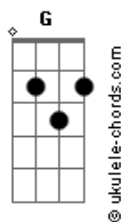

Jimmy Ruffin - Maria You Were The Only One

tom:

Intro: Cm Bm
 (Hey hey eh eh hey Maria) Ohhh
 Cm G
 (Don't you hear me calling Maria) Mmm
 G Cm
 (Girl you know you were the only one)

[Primeira Parte]

Cm
 Hey hey eh eh hey Maria
 Don't you miss me just a little G
 Cm Bb
 After all you were the only one

[Refrão]

Bb Ab
 Come on back to me Maria
 Ab C
 Come on back to me girl

[Segunda Parte]

Cm
 Hey hey hey eh hey Maria
 G
 It's been long so long oh
 Cm
 Since you've been gone
 Cm
 Eh eh eh eh eh Maria
 G
 Don't you need me just a little
 Cm Bb
 Cause honest God you were the only one

[Refrão]

Acordes

Bb Ab
 Come on back to me Maria oh
 Ab C
 Come on home to me girl

[Terceira Parte]

G Cm Bb Ab
 Oh Maria oh baby I need you mmm mmm
 F C
 Maria why d'you keep a-running away
 Ab Dbm Ab
 Oh baby uhhh (Maria) hmmm (Maria)
 Ab Dbm
 Oh yeh (Maria) mmm mmm

[Final]

Dbm
 Hear my plea for sympathy
 Dbm Ab
 I just-a want you here with me Maria
 Ab Dbm
 Mmmm mmmm empty on the lonely nights
 B
 That's my life without you girl
 A
 I'm so lonely I'm so blue
 Gb Dbm
 Without you darling my life is through, Maria
 B
 Come on Maria
 A
 So so so doggone on you baby
 Gb
 Waiting waiting waiting for you
 Dbm
 You were the only one
 B A
 Please believe baby