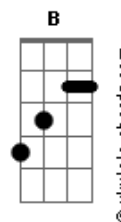

Jimmy Ruffin - Maria You Were The Only One

tom:

Intro: Cm Bm
 (Hey hey eh eh hey Maria) Ohhh
 Cm G
 (Don't you hear me calling Maria) Mmm
 G Cm
 (Girl you know you were the only one)

[Primeira Parte]

Cm
 Hey hey eh eh hey Maria
 Don't you miss me just a little G
 Cm Bb
 After all you were the only one

[Refrão]

Bb Ab
 Come on back to me Maria
 Ab C
 Come on back to me girl

[Segunda Parte]

Cm
 Hey hey hey eh hey Maria
 G
 It's been long so long oh
 Cm
 Since you've been gone
 Cm
 Eh eh eh eh eh Maria
 G
 Don't you need me just a little
 Cm Bb
 Cause honest God you were the only one

[Refrão]

Acordes

Bb Ab
 Come on back to me Maria oh
 Ab C
 Come on home to me girl

[Terceira Parte]

G Cm Bb Ab
 Oh Maria oh baby I need you mmm mmm
 F C
 Maria why d'you keep a-running away
 Ab Dbm Ab
 Oh baby uhhh (Maria) hmmm (Maria)
 Ab Dbm
 Oh yeh (Maria) mmm mmm

[Final]

Dbm
 Hear my plea for sympathy
 Dbm Ab
 I just-a want you here with me Maria
 Ab Dbm
 Mmmm mmmm empty on the lonely nights
 B
 That's my life without you girl
 A
 I'm so lonely I'm so blue
 Gb Dbm
 Without you darling my life is through, Maria
 B
 Come on Maria
 A
 So so so doggone on you baby
 Gb
 Waiting waiting waiting for you
 Dbm
 You were the only one
 B A
 Please believe baby