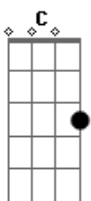

Ruelle - Where We Come Alive

tom:

C
[Primeira Parte]

I can see the future
Painted in my eyes
Open up the door and
Fade into the light

[Pré-Refrão]

Dive into a world I know
Take my hand and
Follow me into the sun
There's no end 'cause

[Refrão]

(Ooh, ooh-ooh, ooh-ooh, ooh-ooh-ooh)
This is where we come alive
(Ooh, ooh-ooh, ooh-ooh, ooh-ooh-ooh)
This is where we come alive
Out of the shadows
And into the light
Braving the unknown
This is where we come alive

[Segunda Parte]

I can feel it risin'
Golden waves of sound
We're shakin' the horizon
Like thunder on the ground

[Pré-Refrão]

Dive into a world I know
Just take my hand and
Follow me into the sun

C Dm
There's no end 'cause

[Refrão]

(Ooh, ooh-ooh, ooh-ooh, ooh-ooh-ooh)
This is where we come alive
(Ooh, ooh-ooh, ooh-ooh, ooh-ooh-ooh)
This is where we come alive
Out of the shadows
And into the light
Braving the unknown
This is where we come alive

[Ponte]

Dm Am
Ooh, ooh, ooh
This is where we come alive
Dm Am F C Dm Am F
Ooh, ooh

[Refrão]

(Ooh, ooh-ooh, ooh-ooh, ooh-ooh-ooh)
This is where we come alive
(Ooh, ooh-ooh, ooh-ooh, ooh-ooh-ooh)
This is where we come alive
Out of the shadows
And into the light
Braving the unknown
This is where we come alive
(Ooh, ooh, ooh, ooh)
This is where we come alive
Out of the shadows
And into the light
(Ooh, ooh, ooh, ooh)
Braving the unknown
This is where we come alive

Acordes

© ukulele-chords.com