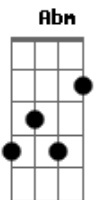

Ruelle - Madness

tom:

E

[Primeira Parte]

Abm **Dbm**
I see that look in your eyes

It makes me go blind
Abm **Dbm**
Cut me deep, these secrets and lies

Storm in the quiet

Abm
Ooh, ooh, ooh

Abm
Ooh, ooh, ooh

[Refrão]

E **Abm**
Feel the fury closing in
E **Abm**
All resistance wearing thin
E **Abm**
Nowhere to run from all of this havoc
E

Nowhere to hide

From all of this **Abm** **Gb** **E** madness, madness, madness

Abm **Gb** **E**
Madness, madness, madness

Abm
Ooh, ooh, ooh

Abm
Ooh, ooh, ooh

Abm

Ooh, ooh, ooh

Abm

Ooh, ooh, ooh

[Refrão]

E **Abm**
Feel the fury closing in
E **Abm**
All resistance wearing thin
E **Abm**
Nowhere to run from all of this havoc
E

Nowhere to hide

From all of this **Abm** **Gb** **E** madness, madness, madness

Abm **Gb** **E**
Madness, madness, madness

Abm

Ooh, ooh, ooh

Abm

Ooh, ooh, ooh

Abm

Ooh, ooh, ooh

Abm

Ooh, ooh, ooh

E

Nowhere to run **Abm**

There's nowhere to hide **E**

This is **Abm** **Gb** **E** madness, madness, madness

Abm **Gb** **E**
Madness, madness, madness

Abm **Gb** **E**
Madness, madness, madness

Acordes

© ukulele-chords.com

© ukulele-chords.com

© ukulele-chords.com

© ukulele-chords.com