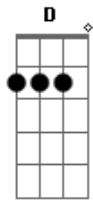

# Ruelle - I Get To Love You

Tom: D

(com acordes na forma de C )  
Capostraste na 2ª casa

One look at you  
F Em Am G  
my whole life falls in line

I prayed for you  
F Em Am G  
Before I called you mine

Oh I can't I believe its true sometimes  
F Am G  
Oh i cant believe its true

I get to love you  
F C  
Am G  
I get to love you

I get to love you  
F C  
Am G  
I get to love you

They say love is a journey  
F C  
Am G  
I Promise that I'll never leave

When It's too heavy to carry  
F C  
Am G F G  
Remember this moment with me

I get to love you  
F C  
Am G  
I get to love you  
Am G  
I get to love you