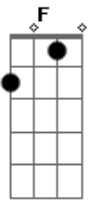

Ruelle - I Get To Love You

Tom: D

(com acordes na forma de C)
Capostraste na 2ª casa

One look at you
F Em Am G
my whole life falls in line

I prayed for you
F Em Am G
Before I called you mine

Oh I can't I believe its true sometimes
F Am G
Oh i cant believe its true

I get to love you
F C
Am G
I get to love you

I get to love you
F C
Am G
I get to love you

They say love is a journey
F C
Am G
I Promise that I'll never leave

When It's too heavy to carry
F C
Am G F G
Remember this moment with me

I get to love you
Am G
F C
I get to love you
Am G
I get to love you

Acordes

© ukulele-chords.com

© ukulele-chords.com

© ukulele-chords.com

© ukulele-chords.com

© ukulele-chords.com

© ukulele-chords.com