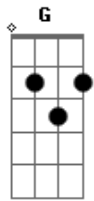

# Ruelle - I Get To Love You

Tom: D

(com acordes na forma de C )  
Capostraste na 2ª casa

One look at you  
F Em Am G  
my whole life falls in line

I prayed for you  
F Em Am G  
Before I called you mine

Oh I can't I believe its true sometimes  
F Am G  
Oh i cant believe its true

I get to love you  
F C  
Am G  
I get to love you

I get to love you  
F C  
Am G  
I get to love you

They say love is a journey  
F C  
Am G  
I Promise that I'll never leave

When It's too heavy to carry  
F C  
Am G F G  
Remember this moment with me

I get to love you  
F C  
Am G  
I get to love you  
Am G  
I get to love you