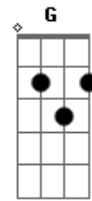

Ruelle - I Get To Love You

Tom: D

(com acordes na forma de C)
Capostraste na 2ª casa

One look at you
F Em Am G
my whole life falls in line

I prayed for you
F Em Am G
Before I called you mine

Oh I can't I believe its true sometimes
F Am G
Oh i cant believe its true

I get to love you
F C
Am G
I get to love you

The way you love
F Em Am G
It changes who I am
C
I am undone
F Em Am G

And I thank God once again

Oh I can't I believe its true sometimes
F Am G
F Am G
Oh i cant believe its true

I get to love you
F C
Am G
I get to love you

I get to love you
F C
Am G
I get to love you

They say love is a journey
F C
Am G
I Promise that I'll never leave

When It's too heavy to carry
F C
Am G F G
Remember this moment with me

I get to love you
Am G
F C
I get to love you
Am G
I get to love you

Acordes

© ukulele-chords.com

© ukulele-chords.com

© ukulele-chords.com

© ukulele-chords.com

© ukulele-chords.com

© ukulele-chords.com