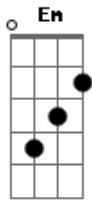

Ruelle - I Get To Love You

Tom: D

(com acordes na forma de C)
Capostraste na 2ª casa

One look at you
F Em Am G
my whole life falls in line

I prayed for you
F Em Am G
Before I called you mine

Oh I can't I believe its true sometimes
F Am G
Oh i cant believe its true

I get to love you
F C
Am G
It's the best thing that I'll ever do

I get to love you
F C
Am G
It's a promise I'm making to you

Whatever may come, your heart I will choose
F C
Am G
Forever I'm yours, Forever I do

I get to love you
F C
Am G
I get to love you

I get to love you
F C
Am G
I get to love you

They say love is a journey
F C
Am G
I Promise that I'll never leave

When It's too heavy to carry
F C
Am G F G
Remember this moment with me

I get to love you
F C
Am G
I get to love you
Am G
I get to love you

Acordes

© ukulele-chords.com

© ukulele-chords.com

© ukulele-chords.com

© ukulele-chords.com

© ukulele-chords.com

© ukulele-chords.com