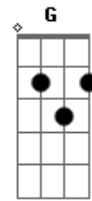

Ruelle - I Get To Love You

Tom: D

(com acordes na forma de C)
Capostraste na 2ª casa

One look at you
F Em Am G
my whole life falls in line

I prayed for you
F Em Am G
Before I called you mine

Oh I can't I believe its true sometimes
F Am G
Oh i cant believe its true

I get to love you
F C
Am G
I get to love you

The way you love
C
F Em Am G
It changes who I am
C
I am undone
F Em Am G

And I thank God once again

Oh I can't I believe its true sometimes
F Am G
F Am G
Oh i cant believe its true

I get to love you
F C
Am G
I get to love you

I get to love you
F C
Am G
I get to love you

They say love is a journey
F C
Am G
I Promise that I'll never leave

When It's too heavy to carry
F C
Am G F G
Remember this moment with me

I get to love you
Am G
F C
I get to love you
Am G
I get to love you

Acordes

© ukulele-chords.com

© ukulele-chords.com

© ukulele-chords.com

© ukulele-chords.com

© ukulele-chords.com

© ukulele-chords.com