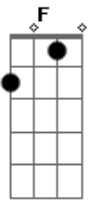

Ruelle - I Get To Love You

Tom: D

(com acordes na forma de C)
Capostraste na 2ª casa

One look at you
F Em Am G
my whole life falls in line

I prayed for you
F Em Am G
Before I called you mine

Oh I can't I believe its true sometimes
F Am G
Oh i cant believe its true

I get to love you
F C
Am G
I get to love you

I get to love you
F C
Am G
I get to love you

They say love is a journey
F C
Am G
I Promise that I'll never leave

When It's too heavy to carry
F C
Am G F G
Remember this moment with me

I get to love you
F C
Am G
I get to love you
Am G
I get to love you

Acordes

© ukulele-chords.com

© ukulele-chords.com

© ukulele-chords.com

© ukulele-chords.com

© ukulele-chords.com

© ukulele-chords.com