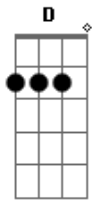

Ruelle - I Get To Love You

Tom: D

(com acordes na forma de C)
Capostraste na 2ª casa

One look at you
F Em Am G
my whole life falls in line

I prayed for you
F Em Am G
Before I called you mine

Oh I can't I believe its true sometimes
F Am G
Oh i cant believe its true

I get to love you
F C
Am G
It's the best thing that I'll ever do

I get to love you
F C
Am G
It's a promise I'm making to you

Whatever may come, your heart I will choose
F C
Am G
Forever I'm yours, Forever I do

I get to love you
F C
Am G
I get to love you

The way you love
F Em Am G
It changes who I am
C
I am undone
F Em Am G

And I thank God once again

Oh I can't I believe its true sometimes
F Am G
F Am G
Oh i cant believe its true

I get to love you
F C
Am G
It's the best thing that I'll ever do

I get to love you
F C
Am G
It's a promise I'm making to you

Whatever may come, your heart I will choose
F C
Am G
Forever I'm yours, Forever I do

I get to love you
F C
Am G
I get to love you

I get to love you
F C
Am G
I get to love you

They say love is a journey
F C
Am G
I Promise that I'll never leave

When It's too heavy to carry
F C
Am G F G
Remember this moment with me

I get to love you
F C
Am G
I get to love you
Am G
I get to love you

Acordes