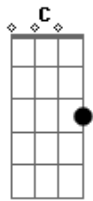

# Ruelle - I Get To Love You

Tom: D

(com acordes na forma de C )  
Capostraste na 2ª casa

One look at you  
F Em Am G  
my whole life falls in line

I prayed for you  
F Em Am G  
Before I called you mine

Oh I can't I believe its true sometimes  
F Am G  
Oh i cant believe its true

I get to love you  
F C  
Am G  
It's the best thing that I'll ever do

I get to love you  
F C  
Am G  
It's a promise I'm making to you

Whatever may come, your heart I will choose  
F C  
Am G  
Forever I'm yours, Forever I do

I get to love you  
F C  
Am G  
I get to love you

I get to love you  
F C  
Am G  
I get to love you

They say love is a journey  
F C  
Am G  
I Promise that I'll never leave

When It's too heavy to carry  
F C  
Am G F G  
Remember this moment with me

I get to love you  
F C  
Am G  
I get to love you  
Am G  
I get to love you