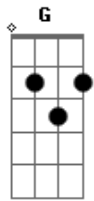

Ruelle - I Get To Love You

Tom: D

(com acordes na forma de C)
Capostraste na 2ª casa

One look at you
F Em Am G
my whole life falls in line

I prayed for you
F Em Am G
Before I called you mine

Oh I can't I believe its true sometimes
F Am G
Oh i cant believe its true

I get to love you
F C
Am G
I get to love you

The way you love
F Em Am G
It changes who I am
C
I am undone
F Em Am G

And I thank God once again

Oh I can't I believe its true sometimes
F Am G
F Am G
Oh i cant believe its true

I get to love you
F C
Am G
I get to love you

I get to love you
F C
Am G
I get to love you

They say love is a journey
F C
Am G
I Promise that I'll never leave

When It's too heavy to carry
F C
Am G F G
Remember this moment with me

I get to love you
F C
Am G
I get to love you
Am G
I get to love you

Acordes

© ukulele-chords.com

© ukulele-chords.com

© ukulele-chords.com

© ukulele-chords.com

© ukulele-chords.com

© ukulele-chords.com