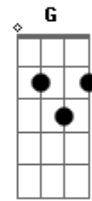

Ruelle - I Get To Love You

Tom: D

(com acordes na forma de C)
Capostraste na 2ª casa

One look at you
F Em Am G
my whole life falls in line

I prayed for you
F Em Am G
Before I called you mine

Oh I can't I believe its true sometimes
F Am G
Oh i cant believe its true

I get to love you
F C
Am G
I get to love you

The way you love
F Em Am G
It changes who I am
C
I am undone
F Em Am G

And I thank God once again

Oh I can't I believe its true sometimes
F Am G
F Am G
Oh i cant believe its true

I get to love you
F C
Am G
I get to love you

I get to love you
F C
Am G
I get to love you

They say love is a journey
F C
Am G
I Promise that I'll never leave

When It's too heavy to carry
F C
Am G F G
Remember this moment with me

I get to love you
F C
Am G
I get to love you
Am G
I get to love you

Acordes

© ukulele-chords.com

© ukulele-chords.com

© ukulele-chords.com

© ukulele-chords.com

© ukulele-chords.com

© ukulele-chords.com