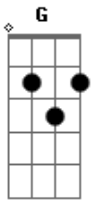

Ruelle - I Get To Love You

Tom: D

(com acordes na forma de C)
Capostraste na 2ª casa

One look at you
F Em Am G
my whole life falls in line

I prayed for you
F Em Am G
Before I called you mine

Oh I can't I believe its true sometimes
F Am G
Oh i cant believe its true

I get to love you
F C
Am G
It's the best thing that I'll ever do

I get to love you
F C
Am G
It's a promise I'm making to you

Whatever may come, your heart I will choose
F C
Am G
Forever I'm yours, Forever I do

I get to love you
F C
Am G
I get to love you

I get to love you
F C
Am G
I get to love you

They say love is a journey
F C
Am G
I Promise that I'll never leave

When It's too heavy to carry
F C
Am G F C
Remember this moment with me

I get to love you
F C
Am G
I get to love you
Am G
I get to love you

Acordes

© ukulele-chords.com

© ukulele-chords.com

© ukulele-chords.com

© ukulele-chords.com

© ukulele-chords.com

© ukulele-chords.com