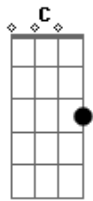

© ukulele-chords.com

© ukulele-chords.com