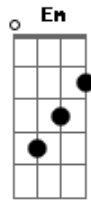

Ruelle - I Get To Love You

Tom: D

(com acordes na forma de C)
Capostraste na 2ª casa

One look at you
F Em Am G
my whole life falls in line

I prayed for you
F Em Am G
Before I called you mine

Oh I can't I believe its true sometimes
F Am G
Oh i cant believe its true

I get to love you
F C
Am G
It's the best thing that I'll ever do

I get to love you
F C
Am G
It's a promise I'm making to you

Whatever may come, your heart I will choose
F C
Am G
Forever I'm yours, Forever I do

I get to love you
F C
Am G
I get to love you

I get to love you
F C
Am G
I get to love you

They say love is a journey
F C
Am G
I Promise that I'll never leave

When It's too heavy to carry
F C
Am G F G
Remember this moment with me

I get to love you
F C
Am G
I get to love you
Am G
I get to love you

Acordes

© ukulele-chords.com

© ukulele-chords.com

© ukulele-chords.com

© ukulele-chords.com

© ukulele-chords.com

© ukulele-chords.com