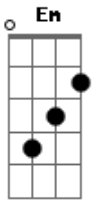

Ruelle - I Get To Love You

Tom: D

(com acordes na forma de C)
Capostraste na 2ª casa

One look at you
F Em Am G
my whole life falls in line

I prayed for you
F Em Am G
Before I called you mine

Oh I can't I believe its true sometimes
F Am G
Oh i cant believe its true

I get to love you
F C
Am G
It's the best thing that I'll ever do

I get to love you
F C
Am G
It's a promise I'm making to you

Whatever may come, your heart I will choose
F C
Am G
Forever I'm yours, Forever I do

I get to love you
F C
Am G
I get to love you

I get to love you
F C
Am G
I get to love you

They say love is a journey
F C
Am G
I Promise that I'll never leave

When It's too heavy to carry
F C
Am G F G
Remember this moment with me

I get to love you
Am G
F C
I get to love you
Am G
I get to love you

Acordes

© ukulele-chords.com

© ukulele-chords.com

© ukulele-chords.com

© ukulele-chords.com

© ukulele-chords.com

© ukulele-chords.com