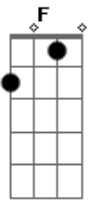

Ruelle - I Get To Love You

Tom: D

(com acordes na forma de C)
Capostraste na 2ª casa

One look at you
F Em Am G
my whole life falls in line

I prayed for you
F Em Am G
Before I called you mine

Oh I can't I believe its true sometimes
F Am G
Oh i cant believe its true

I get to love you
F C
Am G
I get to love you

I get to love you
F C
Am G
I get to love you

They say love is a journey
F C
Am G
I Promise that I'll never leave

When It's too heavy to carry
F C
Am G F C
Remember this moment with me

I get to love you
F C
Am G
I get to love you
Am G
I get to love you

Acordes

© ukulele-chords.com

© ukulele-chords.com

© ukulele-chords.com

© ukulele-chords.com

© ukulele-chords.com

© ukulele-chords.com