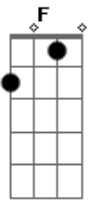

# Ruelle - I Get To Love You

Tom: D

(com acordes na forma de C )  
Capostraste na 2ª casa

One look at you  
F Em Am G  
my whole life falls in line

I prayed for you  
F Em Am G  
Before I called you mine

Oh I can't I believe its true sometimes  
F Am G  
Oh i cant believe its true

I get to love you  
F C  
Am G  
I get to love you

I get to love you  
F C  
Am G  
I get to love you

They say love is a journey  
F C  
Am G  
I Promise that I'll never leave

When It's too heavy to carry  
F C  
Am G F G  
Remember this moment with me

I get to love you  
F C  
Am G  
I get to love you  
Am G  
I get to love you