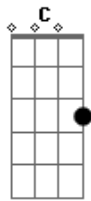

© ukulele-chords.com

© ukulele-chords.com