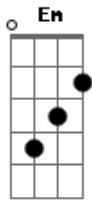

# Ruelle - I Get To Love You

Tom: D

(com acordes na forma de C )  
Capostraste na 2ª casa

One look at you  
F Em Am G  
my whole life falls in line

I prayed for you  
F Em Am G  
Before I called you mine

Oh I can't I believe its true sometimes  
F Am G  
Oh i cant believe its true

I get to love you  
F C  
Am G  
I get to love you

I get to love you  
F C  
Am G  
I get to love you

They say love is a journey  
F C  
Am G  
I Promise that I'll never leave

When It's too heavy to carry  
F C  
Am G F G  
Remember this moment with me

I get to love you  
F C  
Am G  
I get to love you  
Am G  
I get to love you