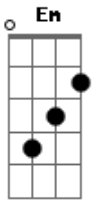

Ruelle - I Get To Love You

Tom: D

(com acordes na forma de C)
Capostraste na 2ª casa

One look at you
F Em Am G
my whole life falls in line

I prayed for you
F Em Am G
Before I called you mine

Oh I can't I believe its true sometimes
F Am G
Oh i cant believe its true

I get to love you
F C
Am G
It's the best thing that I'll ever do

I get to love you
F C
Am G
It's a promise I'm making to you

Whatever may come, your heart I will choose
F C
Am G
Forever I'm yours, Forever I do

I get to love you
F C
Am G
I get to love you

I get to love you
F C
Am G
I get to love you

They say love is a journey
F C
Am G
I Promise that I'll never leave

When It's too heavy to carry
F C
Am G F C
Remember this moment with me

I get to love you
F C
Am G
I get to love you
Am G
I get to love you

Acordes

© ukulele-chords.com

© ukulele-chords.com

© ukulele-chords.com

© ukulele-chords.com

© ukulele-chords.com

© ukulele-chords.com