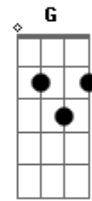

Ruelle - I Get To Love You

Tom: D

(com acordes na forma de C)
Capostraste na 2ª casa

One look at you
F Em Am G
my whole life falls in line

I prayed for you
F Em Am G
Before I called you mine

Oh I can't I believe its true sometimes
F Am G
Oh i cant believe its true

I get to love you
F C
Am G
I get to love you

I get to love you
F C
Am G
I get to love you

They say love is a journey
F C
Am G
I Promise that I'll never leave

When It's too heavy to carry
F C
Am G F G
Remember this moment with me

I get to love you
F C
Am G
I get to love you
Am G
I get to love you

Acordes

© ukulele-chords.com

© ukulele-chords.com

© ukulele-chords.com

© ukulele-chords.com

© ukulele-chords.com

© ukulele-chords.com