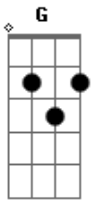

Ruelle - I Get To Love You

Tom: D

(com acordes na forma de C)
Capostraste na 2ª casa

One look at you
F Em Am G
my whole life falls in line

I prayed for you
F Em Am G
Before I called you mine

Oh I can't I believe its true sometimes
F Am G
Oh i cant believe its true

I get to love you
F C
Am G
I get to love you

The way you love
F Em Am G
It changes who I am
C
I am undone
F Em Am G

And I thank God once again

Oh I can't I believe its true sometimes
F Am G
F Am G
Oh i cant believe its true

I get to love you
F C
Am G
I get to love you

I get to love you
F C
Am G
I get to love you

They say love is a journey
F C
Am G
I Promise that I'll never leave

When It's too heavy to carry
F C
Am G F G
Remember this moment with me

I get to love you
Am G
F C
I get to love you
Am G
I get to love you

Acordes

© ukulele-chords.com

© ukulele-chords.com

© ukulele-chords.com

© ukulele-chords.com

© ukulele-chords.com

© ukulele-chords.com