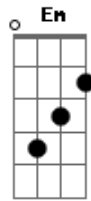

Ruelle - I Get To Love You

Tom: D

(com acordes na forma de C)
Capostraste na 2ª casa

One look at you
F Em Am G
my whole life falls in line

I prayed for you
F Em Am G
Before I called you mine

Oh I can't I believe its true sometimes
F Am G
Oh i cant believe its true

I get to love you
F C
Am G
It's the best thing that I'll ever do

I get to love you
F C
Am G
It's a promise I'm making to you

Whatever may come, your heart I will choose
F C
Am G
Forever I'm yours, Forever I do

I get to love you
F C
Am G
I get to love you

I get to love you
F C
Am G
I get to love you

They say love is a journey
F C
Am G
I Promise that I'll never leave

When It's too heavy to carry
F C
Am G F G
Remember this moment with me

I get to love you
Am G
F C
I get to love you
Am G
I get to love you

Acordes

© ukulele-chords.com

© ukulele-chords.com

© ukulele-chords.com

© ukulele-chords.com

© ukulele-chords.com

© ukulele-chords.com