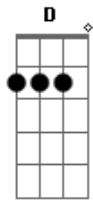

Ruelle - I Get To Love You

Tom: D

(com acordes na forma de C)
Capostraste na 2ª casa

One look at you
F Em Am G
my whole life falls in line

I prayed for you
F Em Am G
Before I called you mine

Oh I can't I believe its true sometimes
F Am G
Oh i cant believe its true

I get to love you
F C
Am G
It's the best thing that I'll ever do

I get to love you
F C
Am G
It's a promise I'm making to you

Whatever may come, your heart I will choose
F C
Am G
Forever I'm yours, Forever I do

I get to love you
F C
Am G
I get to love you

The way you love
F Em Am G
It changes who I am
C
I am undone
F Em Am G

And I thank God once again

Oh I can't I believe its true sometimes
F Am G
F Am G
Oh i cant believe its true

I get to love you
F C
Am G
It's the best thing that I'll ever do

I get to love you
F C
Am G
It's a promise I'm making to you

Whatever may come, your heart I will choose
F C
Am G
Forever I'm yours, Forever I do

I get to love you
F C
Am G
I get to love you

I get to love you
F C
Am G
I get to love you

They say love is a journey
F C
Am G
I Promise that I'll never leave

When It's too heavy to carry
F C
Am G F G
Remember this moment with me

I get to love you
Am G
F C
I get to love you
Am G
I get to love you

Acordes