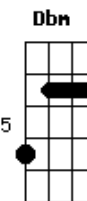

© ukulele-chords.com