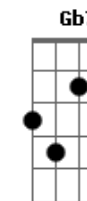

© ukulele-chords.com