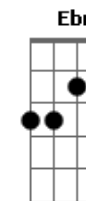

© ukulele-chords.com

© ukulele-chords.com