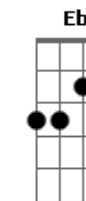

© ukulele-chords.com

© ukulele-chords.com