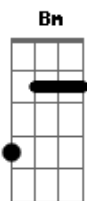

© ukulele-chords.com