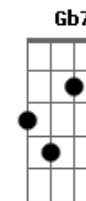

© ukulele-chords.com