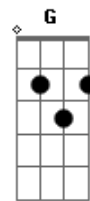

© ukulele-chords.com