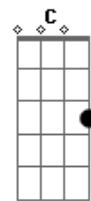

Rudimental - Feel The Love

Tom: **Db**

(com acordes na forma de Capotraste na 1ª casa

C)

Intro: **F Am G**

G
Yeahh

| **F**
| You know I said it's true
| **Am**
| I can feel the love
4x | Can you feel it too?
| **G**
| I can feel it, ah ah
| **G**
| I can feel it, ah ah

| **F**
| Na na na naaa
| **Am**
2x | Oh oh oh ooh
| **G**
| No no no nooo

Intro: 2x: (**F Am G G**)

F **G G**
C
I Gotta tell you

F
I Gotta tell you (tell you)
C **G G**
I Gotta tell you (tell you)
F
I Gotta tell you (tell you)
C **G G**
Tell you (tell you)

F
(You know I said it's true)
C
So true (You know I can feel it too)
G
(No)
G
I can feel it now

| **F**
| You know I said it's true
| **Am**
| I can feel the love
2x | Can you feel it too?
| **G**
| I can feel it, ah ah
| **G**
| I can feel it, ah ah

F
I can feel it (too)
I can feel it
C
I can feel it (too)
G
Can you feel it too? (ahhh)

G
Ahhh
F
Too?
C
Too?
G
Ahhh
C
Ahhh

Acordes

© ukulele-chords.com

© ukulele-chords.com

© ukulele-chords.com

© ukulele-chords.com