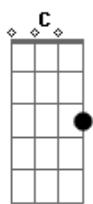

© ukulele-chords.com