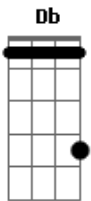

Rudimental - Feel The Love

Tom: **Db**

(com acordes na forma de Capotraste na 1ª casa

C)

Intro: **F Am G**

G
Yeahh

| **F**
| You know I said it's true
| **Am**
| I can feel the love
4x | Can you feel it too?
| **G**
| I can feel it, ah ah
| **G**
| I can feel it, ah ah

| **F**
| You know I said it's true
| **Am**
2x | You know I said, I said, I said
| **G** **G**
| (I said, I said, I said...)

| **F**
| You know I said it's true
| **Am**
| I can feel the love
2x | Can you feel it too?
| **G**
| I can feel it, ah ah
| **G**
| I can feel it, ah ah

| **F**
| Na na na naaa
| **Am**
2x | Oh oh oh ooh
| **G**
| No no no nooo

Intro: 2x: (**F Am G G**)

F **G G**
C
I Gotta tell you

F
I Gotta tell you (tell you)
C **G G**
I Gotta tell you (tell you)
F
I Gotta tell you (tell you)
C **G G**
Tell you (tell you)

F
(You know I said it's true)
C
So true (You know I can feel it too)
G
(No)
G
I can feel it now

| **F**
| You know I said it's true
| **Am**
| I can feel the love
2x | Can you feel it too?
| **G**
| I can feel it, ah ah
| **G**
| I can feel it, ah ah

F
I can feel it (too)
I can feel it
C
I can feel it (too)
G
Can you feel it too? (ahhh)

G
Ahhh
F
Too?
C
Too?
G
Ahhh
C
Ahhh

Acordes

© ukulele-chords.com