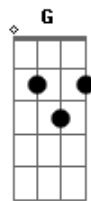

Rudimental - Feel The Love

Tom: Db

(com acordes na forma de Capotraste na 1ª casa

Intro: F Am G

G
Yeahh

| F
| You know I said it's true
| Am
| I can feel the love
4x | Can you feel it too?
| G
| I can feel it, ah ah
| G
| I can feel it, ah ah

| F
| Na na na naaa
| Am
2x | Oh oh oh ooh
| G
| No no no nooo
| G

Intro: 2x: (F Am G G)

F G G
C
I Gotta tell you

C)

F
I Gotta tell you (tell you)
C G G
I Gotta tell you (tell you)
F
I Gotta tell you (tell you)
C G G
Tell you (tell you)

F
(You know I said it's true)
C
So true (You know I can feel it too)
G
(No)
G
I can feel it now

| F
| You know I said it's true
| Am
2x | I can feel the love
| G
| Can you feel it too?
| G
| I can feel it, ah ah
| G
| I can feel it, ah ah

F
I can feel it (too)
I can feel it
C
I can feel it (too)
G
Can you feel it too? (ahhh)

G
Ahhh
F
Too?
C
Too?
G
Ahhh
C
Ahhh

Acordes

© ukulele-chords.com

© ukulele-chords.com

© ukulele-chords.com

© ukulele-chords.com