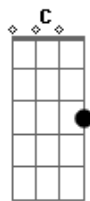

Rudimental - Feel The Love

Tom: **Db**

(com acordes na forma de Capotraste na 1ª casa

C)

Intro: **F Am G**

G
Yeahh

| **F**
| You know I said it's true
| **Am**
| I can feel the love
4x | Can you feel it too?
| **G**
| I can feel it, ah ah
| **G**
| I can feel it, ah ah

| **F**
| Na na na naaa
| **Am**
2x | Oh oh oh ooh
| **G**
| No no no nooo
| **G**

Intro: 2x: (**F Am G G**)

F **G G**
C
I Gotta tell you

F
I Gotta tell you (tell you)
C **G G**
I Gotta tell you (tell you)
F
I Gotta tell you (tell you)
C **G G**
Tell you (tell you)

F
(You know I said it's true)
C
So true (You know I can feel it too)
G
(No)
G
I can feel it now

| **F**
| You know I said it's true
| **Am**
| I can feel the love
2x | Can you feel it too?
| **G**
| I can feel it, ah ah
| **G**
| I can feel it, ah ah

F
I can feel it (too)
I can feel it
C
I can feel it (too)
G
Can you feel it too? (ahhh)

G
Ahhh
F
Too?
C
Too?
G
Ahhh
C
Ahhh

Acordes

© ukulele-chords.com

© ukulele-chords.com

© ukulele-chords.com

© ukulele-chords.com