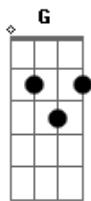

© ukulele-chords.com