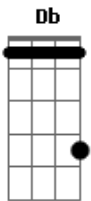

Rudimental - Feel The Love

Tom: Db

(com acordes na forma de Capotraste na 1ª casa

C)

Intro: F Am G

G
Yeahh

| F
| You know I said it's true
| | Am
| I can feel the love
4x | Can you feel it too?
| | G
| I can feel it, ah ah
| | G
| I can feel it, ah ah

| F
| You know I said it's true
| | Am
2x | You know I said, I said, I said
| | G G
| (I said, I said, I said...)

| F
| You know I said it's true
| | Am
| I can feel the love
2x | Can you feel it too?
| | G
| I can feel it, ah ah
| | G
| I can feel it, ah ah

| F
| Na na na naaa
| | Am
2x | Oh oh oh ooh
| | G
| No no no nooo

Intro: 2x: (F Am G G)

F G G
C
I Gotta tell you

F
I Gotta tell you (tell you)
C G G
I Gotta tell you (tell you)
F
I Gotta tell you (tell you)
C G G
Tell you (tell you)

F
(You know I said it's true)
C
So true (You know I can feel it too)
G
(No)
G
I can feel it now

| F
| You know I said it's true
| | Am
| I can feel the love
2x | Can you feel it too?
| | G
| I can feel it, ah ah
| | G
| I can feel it, ah ah

F
I can feel it (too)
I can feel it
C
I can feel it (too)
G
Can you feel it too? (ahhh)

G
Ahhh
F
Too?
C
Too?
G
Ahhh
C
Ahhh

Acordes

© ukulele-chords.com