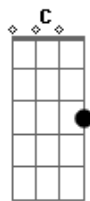

# Rudimental - Feel The Love

Tom: **Db**

(com acordes na forma de Capotraste na 1ª casa

C)

Intro: **F Am G**

**G**  
Yeahh

| **F**  
| You know I said it's true  
| | **Am**  
| I can feel the love  
4x | Can you feel it too?  
| | **G**  
| I can feel it, ah ah  
| | **G**  
| I can feel it, ah ah

| **F**  
| Na na na naaa  
| | **Am**  
2x | Oh oh oh ooh  
| | **G**  
| No no no nooo  
| | **G**

Intro: 2x: ( **F Am G G** )

**F** **G G**  
**C**  
I Gotta tell you

**F**  
I Gotta tell you (tell you)  
**C** **G G**  
I Gotta tell you (tell you)  
**F**  
I Gotta tell you (tell you)  
**C** **G G**  
Tell you (tell you)

**F**  
(You know I said it's true)  
**C**  
So true (You know I can feel it too)  
**G**  
(No)  
**G**  
I can feel it now

| **F**  
| You know I said it's true  
| | **Am**  
| I can feel the love  
2x | Can you feel it too?  
| | **G**  
| I can feel it, ah ah  
| | **G**  
| I can feel it, ah ah

**F**  
I can feel it (too)  
I can feel it  
**C**  
I can feel it (too)  
**G**  
Can you feel it too? (ahhh)

**G**  
Ahhh  
**F**  
Too?  
**C**  
Too?  
**G**  
Ahhh  
**C**  
Ahhh