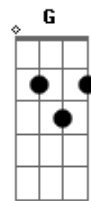

Rudimental - Feel The Love

Tom: **Db**

(com acordes na forma de Capotraste na 1ª casa

C)

Intro: **F Am G**

G
Yeahh

| **F**
| You know I said it's true
| **Am**
| I can feel the love
4x | Can you feel it too?
| **G**
| I can feel it, ah ah
| **G**
| I can feel it, ah ah

| **F**
| Na na na naaa
| **Am**
2x | Oh oh oh ooh
| **G**
| No no no nooo

Intro: 2x: (**F Am G G**)

F **G G**
C
I Gotta tell you

F
I Gotta tell you (tell you)
C **G G**
I Gotta tell you (tell you)
F
I Gotta tell you (tell you)
C **G G**
Tell you (tell you)

F
(You know I said it's true)
C
So true (You know I can feel it too)
G
(No)
G
I can feel it now

| **F**
| You know I said it's true
| **Am**
| I can feel the love
2x | Can you feel it too?
| **G**
| I can feel it, ah ah
| **G**
| I can feel it, ah ah

F
I can feel it (too)
I can feel it
C
I can feel it (too)
G
Can you feel it too? (ahhh)

G
Ahhh
F
Too?
C
Too?
G
Ahhh
C
Ahhh

Acordes

© ukulele-chords.com

© ukulele-chords.com

© ukulele-chords.com

© ukulele-chords.com