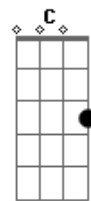

Rudimental - Feel The Love

Tom: Db

(com acordes na forma de Capotraste na 1ª casa

Intro: F Am G

G
Yeahh

| F
| You know I said it's true
| Am
| I can feel the love
4x | Can you feel it too?
| G
| I can feel it, ah ah
| G
| I can feel it, ah ah

| F
| Na na na naaa
| Am
2x | Oh oh oh ooh
| G
| No no no nooo
| G

Intro: 2x: (F Am G G)

F G G
C
I Gotta tell you

C)

F
I Gotta tell you (tell you)
C G G
I Gotta tell you (tell you)
F
I Gotta tell you (tell you)
C G G
Tell you (tell you)

F
(You know I said it's true)
C
So true (You know I can feel it too)
G
(No)
G
I can feel it now

| F
| You know I said it's true
| Am
2x | I can feel the love
| G
| Can you feel it too?
| G
| I can feel it, ah ah
| G
| I can feel it, ah ah

F
I can feel it (too)
I can feel it
C
I can feel it (too)
G
Can you feel it too? (ahhh)

G
Ahhh
F
Too?
C
Too?
G
Ahhh
C
Ahhh

Acordes

© ukulele-chords.com

© ukulele-chords.com

© ukulele-chords.com

© ukulele-chords.com