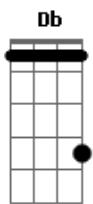

Rudimental - Feel The Love

Tom: Db

(com acordes na forma de Capotraste na 1ª casa)

Intro: F Am G

G
Yeahh

| F
| You know I said it's true
| Am
| I can feel the love
4x | Can you feel it too?
| G
| I can feel it, ah ah
| G
| I can feel it, ah ah

| F
| You know I said it's true
| Am
2x | You know I said, I said, I said
| G G
| (I said, I said, I said...)

| F
| You know I said it's true
| Am
| I can feel the love
2x | Can you feel it too?
| G
| I can feel it, ah ah
| G
| I can feel it, ah ah

| F
| Na na na naaa
| Am
2x | Oh oh oh ooh
| G
| No no no nooo

Intro: 2x: (F Am G G)

F G G
C
I Gotta tell you

C)

F
I Gotta tell you (tell you)
C G G
I Gotta tell you (tell you)
F
I Gotta tell you (tell you)
C G G
Tell you (tell you)

F
(You know I said it's true)
C
So true (You know I can feel it too)
G
(No)
G
I can feel it now

| F
| You know I said it's true
| Am
2x | I can feel the love
| G
| Can you feel it too?
| G
| I can feel it, ah ah
| G
| I can feel it, ah ah

F
I can feel it (too)
I can feel it
C
I can feel it (too)
G
Can you feel it too? (ahhh)

G
Ahhh
F
Too?
C
Too?
G
Ahhh
C
Ahhh

Acordes

© ukulele-chords.com