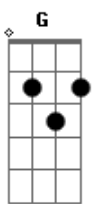

© ukulele-chords.com