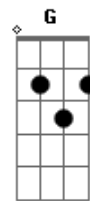

Rudimental - Feel The Love

Tom: **Db**

(com acordes na forma de Capotraste na 1ª casa

C)

Intro: **F Am G**

G
Yeahh

| **F**
| You know I said it's true
| **Am**
| I can feel the love
4x | Can you feel it too?
| **G**
| I can feel it, ah ah
| **G**
| I can feel it, ah ah

| **F**
| Na na na naaa
| **Am**
2x | Oh oh oh ooh
| **G**
| No no no nooo

Intro: 2x: (**F Am G G**)

F **G G**
C
I Gotta tell you

F
I Gotta tell you (tell you)
C **G G**
I Gotta tell you (tell you)
F
I Gotta tell you (tell you)
C **G G**
Tell you (tell you)

F
(You know I said it's true)
C
So true (You know I can feel it too)
G
(No)
G
I can feel it now

| **F**
| You know I said it's true
| **Am**
| I can feel the love
2x | Can you feel it too?
| **G**
| I can feel it, ah ah
| **G**
| I can feel it, ah ah

F
I can feel it (too)
I can feel it
C
I can feel it (too)
G
Can you feel it too? (ahhh)

G
Ahhh
F
Too?
C
Too?
G
Ahhh
C
Ahhh

Acordes

© ukulele-chords.com

© ukulele-chords.com

© ukulele-chords.com

© ukulele-chords.com