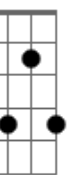

Rude - Life

tom:

Intro: **D7M** **Db7** **Gbm7** **E7**
D7M **Db7** **Gbm7** **A7M**

D7M **Db7**
Maybe I don't know what to do
Gbm7 **E7**
Hurry up, my mind is on the Moon
D7M **Db7** **Gbm7**
Flying up to where the wind blew
A7M

D
Te no hira ni afureteku jounetsy ga me wa samasu

A
Samayotteru dake no this road

D
Hototsu dake hikaru kimi no pure

A
Sabita naifu nanka ja sasenai I am burning like a fire tower

D
Kokoro ni ya wo hanatareta shunkan

A
Matowaritsuku zatsoun ga hajiketa

A
Everything was deeper from that moment on

A
If I don't try, I'll never know

Db7 **D7M** **Gbm7**
'Naze hana wa saku darō'

Db7 **D7M** **E7** **Gbm7**
Kimi no koe ga hibiku yo

D7M **Db7**
Tell me why? I just shout into the sky

Gbm7 **E7**
But you are now no longer you, that's right

D7M **Db7**
Ano hi bokura tashikameteta life

D7M **Db7** **E7**
Hakanai yume to iwaretatte ii kara

D7M **Db7** **Gbm7** **A7M**
Kizudarake no kyou kara sukuidasu yo

D7M **Db7**
Monokuro no sukai de kimi ga nakashita

Gbm7 **E7**
Namida wo ima mo tesaguri de sagashiteru

D7M **Db7**