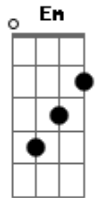

© ukulele-chords.com