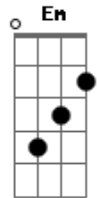

© ukulele-chords.com