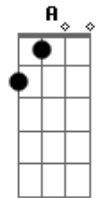

Rudderless - Over My Shoulder

Tom: D
Intro: G D A D Bm A D

G Bm
The angel and the devil
A D
Secretly they get along
D G Bm
Sittin' up there with me in the middle
D
From dusk till dawn
A Bm D
I get so confused by which way to turn
A Bm A G
They're lookin' at me like, decide which bridge to burn

Em
If I'm wrong or right
G
You stand by my side
Bm A
The devil never knows,
G
The devil never knows
Em
Listen, listen
Bm
As you forgive me for the thousandth time
Bm
The devil never knows
A
The devil never knows
D
Angel in disguise

D
Whoa-oh
D
Whoa-oh
G
Lookin' over my shoulder
G
Lookin' out, lookin' out for me
D
Whoa-oh
D
Whoa-oh
G
Lookin' over my shoulder
G
Lookin' out lookin' out for me
D
But it's a long way down
A G
Even longer way back up

D
When the chips are down
A G
You'll always back me up
D
You can talk me down,
A G
You can talk me out and talk me up
D
When the ship goes down...
A D
You'll always back me up

Acordes

© ukulele-chords.com

© ukulele-chords.com

© ukulele-chords.com

© ukulele-chords.com

© ukulele-chords.com