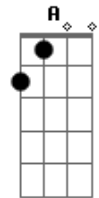

© ukulele-chords.com