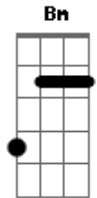

© ukulele-chords.com