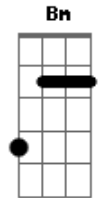

© ukulele-chords.com