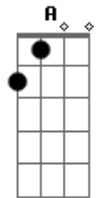

Rudderless - Over My Shoulder

Tom: D
Intro: G D A D Bm A D

G Bm
The angel and the devil
A D
Secretly they get along
D G Bm
Sittin' up there with me in the middle
D
From dusk till dawn
A Bm D
I get so confused by which way to turn
A Bm A G
They're lookin' at me like, decide which bridge to burn

Em
If I'm wrong or right
G
You stand by my side
Bm A
The devil never knows,
G
The devil never knows
Em
Listen, listen
Bm
As you forgive me for the thousandth time
Bm
The devil never knows
A
The devil never knows
D
Angel in disguise

D
Whoa-oh
D
Whoa-oh
G
Lookin' over my shoulder
G
Lookin' out, lookin' out for me
D
Whoa-oh
D
Whoa-oh
G
Lookin' over my shoulder
G
Lookin' out lookin' out for me
D
But it's a long way down
A G
Even longer way back up

D
When the chips are down
A G
You'll always back me up
D
You can talk me down,
A G
You can talk me out and talk me up
D
When the ship goes down...
A D
You'll always back me up

Acordes

© ukulele-chords.com

© ukulele-chords.com

© ukulele-chords.com

© ukulele-chords.com

© ukulele-chords.com