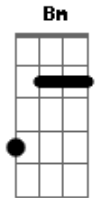

© ukulele-chords.com