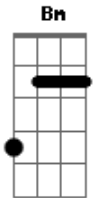

© ukulele-chords.com