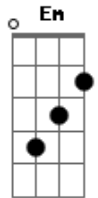

© ukulele-chords.com