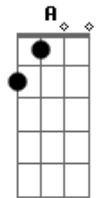

© ukulele-chords.com