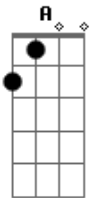

© ukulele-chords.com