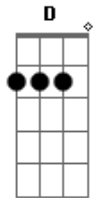

Rudderless - Over My Shoulder

Tom: D
Intro: G D A D Bm A D

G Bm
The angel and the devil
A D
Secretly they get along
D G Bm
Sittin' up there with me in the middle
D
From dusk till dawn
A Bm D
I get so confused by which way to turn
A Bm A G
They're lookin' at me like, decide which bridge to burn

Em
If I'm wrong or right
G
You stand by my side
Bm A
The devil never knows,
G
The devil never knows
Em
Listen, listen
Bm
As you forgive me for the thousandth time
Bm
The devil never knows
A
The devil never knows
D
Angel in disguise

D
Whoa-oh
D
Whoa-oh
G
Lookin' over my shoulder
G
Lookin' out, lookin' out for me
D
Whoa-oh
D
Whoa-oh
G
Lookin' over my shoulder
G
Lookin' out lookin' out for me
D
But it's a long way down
A G
Even longer way back up

D
When the chips are down
A G
You'll always back me up
D
You can talk me down,
A G
You can talk me out and talk me up
D
When the ship goes down...
A D
You'll always back me up

Acordes

© ukulele-chords.com