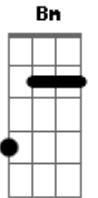

© ukulele-chords.com