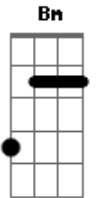

© ukulele-chords.com