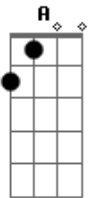

© ukulele-chords.com