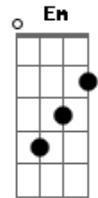

© ukulele-chords.com