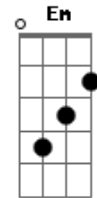

© ukulele-chords.com