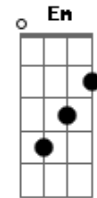

© ukulele-chords.com