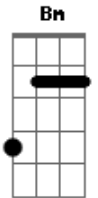

© ukulele-chords.com