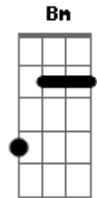

© ukulele-chords.com