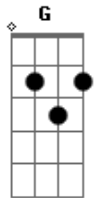

© ukulele-chords.com