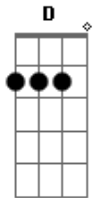

Rudderless - Over My Shoulder

Tom: D
Intro: G D A D Bm A D

G Bm
The angel and the devil
A D
Secretly they get along
D G Bm
Sittin' up there with me in the middle
D
From dusk till dawn
A Bm D
I get so confused by which way to turn
A Bm A G
They're lookin' at me like, decide which bridge to burn

Em
If I'm wrong or right
G
You stand by my side
Bm A
The devil never knows,
G
The devil never knows
Em
Listen, listen
Bm
As you forgive me for the thousandth time
Bm
The devil never knows
A
The devil never knows
D
Angel in disguise

D
Whoa-oh
D
Whoa-oh
G
Lookin' over my shoulder
G
Lookin' out, lookin' out for me
D
Whoa-oh
D
Whoa-oh
G
Lookin' over my shoulder
G
Lookin' out lookin' out for me
D
But it's a long way down
A G
Even longer way back up

D
When the chips are down
A G
You'll always back me up
D
You can talk me down,
A G
You can talk me out and talk me up
D
When the ship goes down...
A D
You'll always back me up

Acordes

© ukulele-chords.com