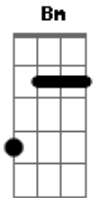

© ukulele-chords.com