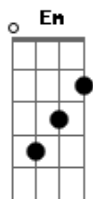

RPM - Show It to me

Tom: G

Intro: D

(D D)
In the passageways of this place
(G D)
The eyes are gazed by its tortured souls

Streets full of walking bones

People's tears are like a stream

Everywhere I look I can see a falen person

Em C D
While the two of us are still on the streets
(D D)

Then, in the sun i see

I can see a miracle It's so intense

E C D
Im my dreams I've seen your face

E C D
Im my dreams I've seen your face

E C D
In my dreams I've your face.....

E C D

Im my dreams...

Acordes

© ukulele-chords.com

© ukulele-chords.com

© ukulele-chords.com

© ukulele-chords.com

© ukulele-chords.com