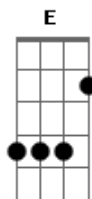

© ukulele-chords.com