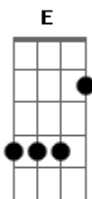

RPM - Show It to me

Tom: G

Intro: D

(D D)
In the passageways of this place
(G D)
The eyes are gazed by its tortured souls

Streets full of walking bones

People's tears are like a stream

Everywhere I look I can see a falen person

Em C D
While the two of us are still on the streets
(D D)

Then, in the sun i see

I can see a miracle It's so intense

E C D
Im my dreams I've seen your face

E C D
Im my dreams I've seen your face

E C D
In my dreams I've your face.....

E C D

Im my dreams...

Acordes

© ukulele-chords.com

© ukulele-chords.com

© ukulele-chords.com

© ukulele-chords.com

© ukulele-chords.com