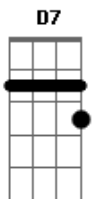

© ukulele-chords.com