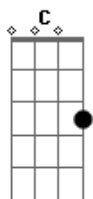

RPM - Show It to me

Tom: G

Intro: D

(D D)
In the passageways of this place
(G D)
The eyes are gazed by its tortured souls

Streets full of walking bones

People's tears are like a stream

Everywhere I look I can see a falen person

Em C D
While the two of us are still on the streets
(D D)

Then, in the sun i see

I can see a miracle It's so intense

E C D
Im my dreams I've seen your face

E C D
Im my dreams I've seen your face

E C D
In my dreams I've your face.....

E C D

Im my dreams...

Acordes

© ukulele-chords.com

© ukulele-chords.com

© ukulele-chords.com

© ukulele-chords.com

© ukulele-chords.com