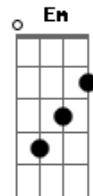

( D C G )  
( Em D C G )

[Segunda Parte]

G D Am  
I wish you were here  
G D Am  
But you've left, you've gone today  
G D Am  
I miss you my friend  
G D Am  
Left with all you had to say  
G Bm Em  
Yeah, I missed those days  
C G  
Stay awake and we would drive where  
Bm  
We wouldn't know

## Acordes

© ukulele-chords.com

© ukulele-chords.com

© ukulele-chords.com

© ukulele-chords.com

© ukulele-chords.com

© ukulele-chords.com

Em  
Lights turn green  
C G  
And we just go away

Am D  
Time has seen you change  
G  
Still, I want you to stay  
D

With me  
Am  
Till the morning  
Em  
To when it all falls down

[Instrumental]

D C G  
(Oooh)  
Em D C G  
(Ooh-oooh)  
Em D C G  
(Oooh)  
Em D C  
(Oooh)