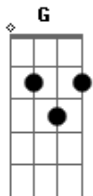

Royal Otis - Til The Morning

tom:

[Primeira Parte]

G D Am
Wish you were here
G D Am
But you've left and gone away
G D Am
I miss you my friend
G D Am
Left with all, you had to say
G Bm Em
Yeah, I miss those days
C
Stay awake and bleed into
G Bm Em
Both of our mistakes
C
We shared no enemies

[Refrão]

Am D
And, and maybe it's my fault
D G
Or maybe I just don't believe
D Am
In you, when it's hurting
Am D
Time has seen you change
D G
Still, I want you to stay
D Am
With me till the morning
Em
To when it all falls down

(D C G)
(Em D C G)

[Segunda Parte]

G D Am
I wish you were here
G D Am
But you've left, you've gone today
G D Am
I miss you my friend
G D Am
Left with all you had to say
G Bm Em
Yeah, I missed those days
C G
Stay awake and we would drive where
Bm
We wouldn't know

Acordes

© ukulele-chords.com