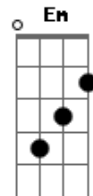

(D C G)
(Em D C G)

[Segunda Parte]

G D Am
I wish you were here
G D Am
But you've left, you've gone today
G D Am
I miss you my friend
G D Am
Left with all you had to say
G Bm Em
Yeah, I missed those days
C G
Stay awake and we would drive where
Bm
We wouldn't know

Acordes

© ukulele-chords.com

© ukulele-chords.com

© ukulele-chords.com

© ukulele-chords.com

© ukulele-chords.com

© ukulele-chords.com

Em
Lights turn green
C G
And we just go away

Am D
Time has seen you change
G
Still, I want you to stay
D

With me
Am
Till the morning
Em
To when it all falls down

[Instrumental]

D C G
(Oooh)
Em D C G
(Ooh-oooh)
Em D C G
(Oooh)
Em D C
(Oooh)