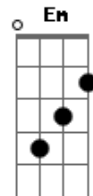

(D C G)
(Em D C G)

[Segunda Parte]

G D Am
I wish you were here
G D Am
But you've left, you've gone today
G D Am
I miss you my friend
G D Am
Left with all you had to say
G Bm Em
Yeah, I missed those days
C G
Stay awake and we would drive where
Bm
We wouldn't know

Acordes

© ukulele-chords.com

© ukulele-chords.com

© ukulele-chords.com

© ukulele-chords.com

© ukulele-chords.com

© ukulele-chords.com

Em
Lights turn green
C G
And we just go away

Am D
Time has seen you change
G
Still, I want you to stay
D
With me

Am
Till the morning
Em
To when it all falls down

[Instrumental]

D C G
(Oooh)
Em D C G
(Ooh-oooh)
Em D C G
(Oooh)
Em D C
(Oooh)