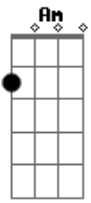

Royal Hunt - Long Way Home

Tom: C

Intro: Am F Am F G

Am C F Dm Em Am
Am C F Dm Em Am

Am Dm
When the nigh is calling I shut another door

Am F A
Celebrating loneliness I never knows before

A Dm Am Em F Dm Em Am
I miss a place to call my oh-oh-own - it's a long way home

(Am C F Dm Em Am)

Am Dm
In my open prison cell just everything I've got

Am F A
Disappeared in silence every word I've said is not

A Dm Am Em F Dm Em Am A
And now I'm lost and all alo-oh-one - it's a long way home

Dm Am C G
It's a long road, but ever longer to the blind

Dm G C A
And I've been searchin' way too long

Dm Am C G F
Still I can't find the place where I belong

Dm Em Am
It's a long way home

Acordes

© ukulele-chords.com