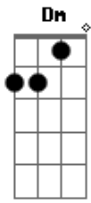

© ukulele-chords.com