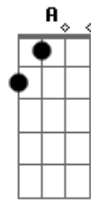

© ukulele-chords.com