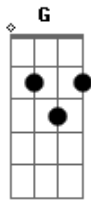

© ukulele-chords.com

© ukulele-chords.com