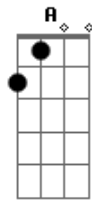

© ukulele-chords.com