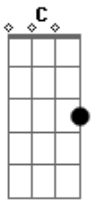

Royal Hunt - Long Way Home

Tom: C

Intro: Am F Am F G

Am C F Dm Em Am
Am C F Dm Em Am

Am Dm
When the nigh is calling I shut another door

Am F A
Celebrating loneliness I never knows before

A Dm Am Em F Dm Em Am
I miss a place to call my oh-oh-own - it's a long way home

(Am C F Dm Em Am)

Am Dm
In my open prison cell just everything I've got

Am F A
Disappeared in silence every word I've said is not

A Dm Am Em F Dm Em Am A
And now I'm lost and all alo-oh-one - it's a long way home

Dm Am C G
It's a long road, but ever longer to the blind

Dm G C A
And I've been searchin' way too long

Dm Am C G F
Still I can't find the place where I belong

Dm Em Am
It's a long way home

Acordes

© ukulele-chords.com