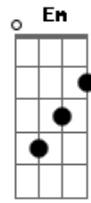

© ukulele-chords.com