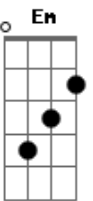

© ukulele-chords.com