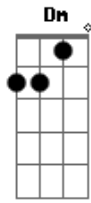

Royal Hunt - Long Way Home

Tom: C

Intro: Am F Am F G

Am C F Dm Em Am
Am C F Dm Em Am

Am Dm
When the nigh is calling I shut another door

Am F A
Celebrating loneliness I never knows before

A Dm Am Em F Dm Em Am
I miss a place to call my oh-oh-own - it's a long way home

(Am C F Dm Em Am)

Am Dm
In my open prison cell just everything I've got

Am F A
Disappeared in silence every word I've said is not

A Dm Am Em F Dm Em Am A
And now I'm lost and all alo-oh-one - it's a long way home

Dm Am C G
It's a long road, but ever longer to the blind

Dm G C A
And I've been searchin' way too long

Dm Am C G F
Still I can't find the place where I belong

Dm Em Am
It's a long way home

Acordes

© ukulele-chords.com

© ukulele-chords.com

© ukulele-chords.com

© ukulele-chords.com

© ukulele-chords.com

© ukulele-chords.com

© ukulele-chords.com