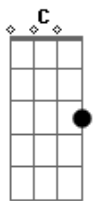

Royal Hunt - Long Way Home

Tom: C

Intro: Am F Am F G

Am C F Dm Em Am
Am C F Dm Em Am

Am Dm
When the nigh is calling I shut another door

Am F A
Celebrating loneliness I never knows before

A Dm Am Em F Dm Em Am
I miss a place to call my oh-oh-own - it's a long way home

(Am C F Dm Em Am)

Am Dm
In my open prison cell just everything I've got

Am F A
Disappeared in silence every word I've said is not

A Dm Am Em F Dm Em Am A
And now I'm lost and all alo-oh-one - it's a long way home

Dm Am C G
It's a long road, but ever longer to the blind

Dm G C A
And I've been searchin' way too long

Dm Am C G F
Still I can't find the place where I belong

Dm Em Am
It's a long way home

Acordes

© ukulele-chords.com