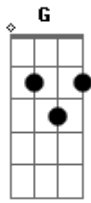

© ukulele-chords.com