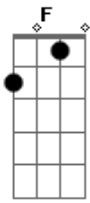

© ukulele-chords.com