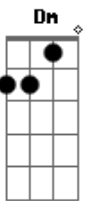

© ukulele-chords.com