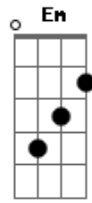

© ukulele-chords.com