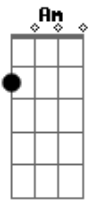

Royal Hunt - Long Way Home

Tom: C

Intro: Am F Am F G

Am C F Dm Em Am
Am C F Dm Em Am

Am Dm
When the nigh is calling I shut another door

Am F A
Celebrating loneliness I never knows before

A Dm Am Em F Dm Em Am
I miss a place to call my oh-oh-own - it's a long way home

(Am C F Dm Em Am)

Am Dm
In my open prison cell just everything I've got

Am F A
Disappeared in silence every word I've said is not

A Dm Am Em F Dm Em Am A
And now I'm lost and all alo-oh-one - it's a long way home

Dm Am C G
It's a long road, but ever longer to the blind

Dm G C A
And I've been searchin' way too long

Dm Am C G F
Still I can't find the place where I belong

Dm Em Am
It's a long way home

Acordes

© ukulele-chords.com

© ukulele-chords.com

© ukulele-chords.com

© ukulele-chords.com

© ukulele-chords.com

© ukulele-chords.com

© ukulele-chords.com