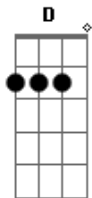

Royal Deluxe - I'm a Wanted Man

tom:

Intro: Bm D A Bm D A

Bm
They didn't know it when they turned me loose

I shot the sheriff and I slipped the noose

The law ain't never been a friend of mine

I would kill again to keep from doing time

You should never ever trust my kind

[Refrão]

I'm a wanted man

I got blood on my hands

Do you understand?

I'm a wanted man

Bm
I took the pistol and I shot out all the lights

I started running in the middle of the night

The law ain't never been a friend of mine

I would kill again to keep from doing time

You should never ever trust my kind

Acordes

© ukulele-chords.com