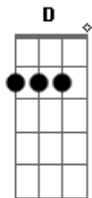

Royal Deluxe - I'm a Wanted Man

tom:

Intro: Bm D A Bm D A

Bm
They didn't know it when they turned me loose
I shot the sheriff and I slipped the noose
The law ain't never been a friend of mine **D**
I would kill again to keep from doing time
You should never ever trust my kind **A**

[Refrão]

I'm a wanted man **Bm**
I got blood on my hands
Do you understand? **D A**
I'm a wanted man **Bm**

Bm
I took the pistol and I shot out all the lights
I started running in the middle of the night
The law ain't never been a friend of mine **D**
I would kill again to keep from doing time
You should never ever trust my kind **A**

Acordes

© ukulele-chords.com

© ukulele-chords.com

© ukulele-chords.com

© ukulele-chords.com

© ukulele-chords.com

[Refrão]

I'm a wanted man **Bm**
I got blood on my hands
Do you understand? **D A**
I'm a wanted man **Bm**
(Bm D A Bm)
(Bm D A Bm)
(G Bm A Em)