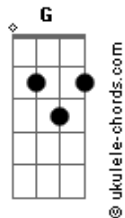

Royal Deluxe - I'm a Wanted Man

tom:

Intro: Bm D A Bm D A

Bm
They didn't know it when they turned me loose
I shot the sheriff and I slipped the noose
The law ain't never been a friend of mine **D**
I would kill again to keep from doing time
You should never ever trust my kind **A**

[Refrão]

I'm a wanted man **Bm**
I got blood on my hands
Do you understand? **D A**
I'm a wanted man **Bm**

Bm
I took the pistol and I shot out all the lights
I started running in the middle of the night
The law ain't never been a friend of mine **D**
I would kill again to keep from doing time
You should never ever trust my kind **A**

Acordes

[Refrão]

I'm a wanted man **Bm**
I got blood on my hands
Do you understand? **D A**
I'm a wanted man **Bm**
(Bm D A Bm)
(Bm D A Bm)
(G Bm A Em)

[Ponte]

G If you ask me to change **Bm**
I don't know if I can **A Em**
G I'll always be who I am **Bm A**

[Refrão]

I'm a wanted man **Bm**
I got blood on my hands
Do you understand? **D A**
I'm a wanted man **Bm**

[Final] Bm D A