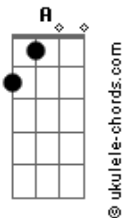

Royal Deluxe - I'm a Wanted Man

tom:

Intro: Bm D A Bm D A

Bm
They didn't know it when they turned me loose
I shot the sheriff and I slipped the noose
The law ain't never been a friend of mine **D**
I would kill again to keep from doing time
You should never ever trust my kind **A**

[Refrão]

I'm a wanted man **Bm**
I got blood on my hands
Do you understand? **D A**
I'm a wanted man **Bm**

Bm
I took the pistol and I shot out all the lights
I started running in the middle of the night
The law ain't never been a friend of mine **D**
I would kill again to keep from doing time
You should never ever trust my kind **A**

Acordes

[Refrão]

I'm a wanted man **Bm**
I got blood on my hands
Do you understand? **D A**
I'm a wanted man **Bm**
(Bm D A Bm)
(Bm D A Bm)
(G Bm A Em)

[Ponte]

G If you ask me to change **Bm**
I don't know if I can **A Em**
G I'll always be who I am **Bm A**