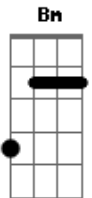

The law ain't never been a friend of mine

I would kill again to keep from doing time

You should never ever trust my kind

Acordes

© ukulele-chords.com

© ukulele-chords.com

© ukulele-chords.com

© ukulele-chords.com

© ukulele-chords.com

[Refrão]

I'm a wanted man

I got blood on my hands

Do you understand?

I'm a wanted man

(Bm D A Bm)

(Bm D A Bm)