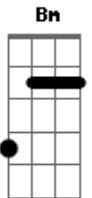

[Refrão]

I'm a wanted man **Bm**
I got blood on my hands
Do you understand? **D A**
I'm a wanted man **Bm**

Bm
I took the pistol and I shot out all the lights
I started running in the middle of the night
The law ain't never been a friend of mine **D**
I would kill again to keep from doing time
You should never ever trust my kind **A**

Acordes

© ukulele-chords.com

© ukulele-chords.com

© ukulele-chords.com

© ukulele-chords.com

© ukulele-chords.com

[Refrão]

I'm a wanted man **Bm**
I got blood on my hands
Do you understand? **D A**
I'm a wanted man **Bm**
(Bm D A Bm)
(Bm D A Bm)
(G Bm A Em)