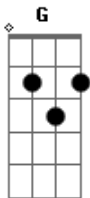

The law ain't never been a friend of mine

I would kill again to keep from doing time

You should never ever trust my kind

Acordes

© ukulele-chords.com

© ukulele-chords.com

© ukulele-chords.com

© ukulele-chords.com

© ukulele-chords.com

[Refrão]

I'm a wanted man

I got blood on my hands

Do you understand?

I'm a wanted man

(Bm D A Bm)

(Bm D A Bm)