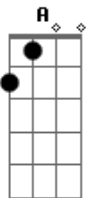

[Refrão]

I'm a wanted man **Bm**
I got blood on my hands
Do you understand? **D A**
I'm a wanted man **Bm**

Bm
I took the pistol and I shot out all the lights
I started running in the middle of the night
The law ain't never been a friend of mine **D**
I would kill again to keep from doing time
You should never ever trust my kind **A**

Acordes

© ukulele-chords.com

© ukulele-chords.com

© ukulele-chords.com

© ukulele-chords.com

© ukulele-chords.com

[Refrão]

I'm a wanted man **Bm**
I got blood on my hands
Do you understand? **D A**
I'm a wanted man **Bm**
(Bm D A Bm)
(Bm D A Bm)
(G Bm A Em)