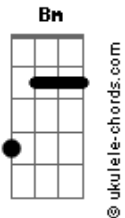

Royal Deluxe - I'm a Wanted Man

tom:

Intro: Bm D A Bm D A

Bm
They didn't know it when they turned me loose
I shot the sheriff and I slipped the noose
The law ain't never been a friend of mine **D**
I would kill again to keep from doing time
You should never ever trust my kind **A**

[Refrão]

I'm a wanted man **Bm**
I got blood on my hands
Do you understand? **D A**
I'm a wanted man **Bm**

Bm
I took the pistol and I shot out all the lights
I started running in the middle of the night
The law ain't never been a friend of mine **D**
I would kill again to keep from doing time
You should never ever trust my kind **A**

Acordes

[Refrão]

I'm a wanted man **Bm**
I got blood on my hands
Do you understand? **D A**
I'm a wanted man **Bm**
(Bm D A Bm)
(Bm D A Bm)
(G Bm A Em)

[Ponte]

G If you ask me to change **Bm**
I don't know if I can **A Em**
G I'll always be who I am **Bm A**