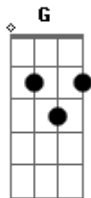

Royal Deluxe - I'm a Wanted Man

tom:

Intro: Bm D A Bm D A

Bm
They didn't know it when they turned me loose
I shot the sheriff and I slipped the noose
The law ain't never been a friend of mine **D**
I would kill again to keep from doing time
You should never ever trust my kind **A**

[Refrão]

I'm a wanted man **Bm**
I got blood on my hands
Do you understand? **D A**
I'm a wanted man **Bm**

Bm
I took the pistol and I shot out all the lights
I started running in the middle of the night
The law ain't never been a friend of mine **D**
I would kill again to keep from doing time
You should never ever trust my kind **A**

Acordes

© ukulele-chords.com

© ukulele-chords.com

© ukulele-chords.com

© ukulele-chords.com

© ukulele-chords.com

[Refrão]

I'm a wanted man **Bm**
I got blood on my hands
Do you understand? **D A**
I'm a wanted man **Bm**
(Bm D A Bm)
(Bm D A Bm)
(G Bm A Em)