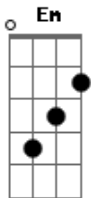

The law ain't never been a friend of mine

I would kill again to keep from doing time

You should never ever trust my kind

Acordes

© ukulele-chords.com

© ukulele-chords.com

© ukulele-chords.com

© ukulele-chords.com

© ukulele-chords.com

[Refrão]

I'm a wanted man

I got blood on my hands

Do you understand?

I'm a wanted man

(Bm D A Bm)

(Bm D A Bm)