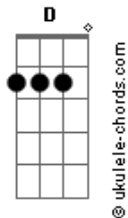

Royal Deluxe - I'm a Wanted Man

tom:

Intro: Bm D A Bm D A

Bm
They didn't know it when they turned me loose
I shot the sheriff and I slipped the noose
The law ain't never been a friend of mine **D**
I would kill again to keep from doing time
You should never ever trust my kind **A**

[Refrão]

I'm a wanted man **Bm**
I got blood on my hands
Do you understand? **D A**
I'm a wanted man **Bm**

Bm
I took the pistol and I shot out all the lights
I started running in the middle of the night
The law ain't never been a friend of mine **D**
I would kill again to keep from doing time
You should never ever trust my kind **A**

Acordes

[Refrão]

I'm a wanted man **Bm**
I got blood on my hands
Do you understand? **D A**
I'm a wanted man **Bm**
(Bm D A Bm)
(Bm D A Bm)
(G Bm A Em)

[Ponte]

G If you ask me to change **Bm**
I don't know if I can **A Em**
G I'll always be who I am **Bm A**

[Refrão]

I'm a wanted man **Bm**
I got blood on my hands
Do you understand? **D A**
I'm a wanted man **Bm**

[Final] Bm D A