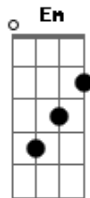

Royal Deluxe - I'm a Wanted Man

tom:

Intro: Bm D A Bm D A

Bm
They didn't know it when they turned me loose
I shot the sheriff and I slipped the noose
The law ain't never been a friend of mine **D**
I would kill again to keep from doing time
You should never ever trust my kind **A**

[Refrão]

I'm a wanted man **Bm**
I got blood on my hands
Do you understand? **D A**
I'm a wanted man **Bm**

Bm
I took the pistol and I shot out all the lights
I started running in the middle of the night
The law ain't never been a friend of mine **D**
I would kill again to keep from doing time
You should never ever trust my kind **A**

Acordes

© ukulele-chords.com

© ukulele-chords.com

© ukulele-chords.com

© ukulele-chords.com

© ukulele-chords.com

[Refrão]

I'm a wanted man **Bm**
I got blood on my hands
Do you understand? **D A**
I'm a wanted man **Bm**
(Bm D A Bm)
(Bm D A Bm)
(G Bm A Em)

[Ponte]

G If you ask me to change **Bm**
I don't know if I can **A Em**
G I'll always be who I am **Bm A**

[Refrão]

I'm a wanted man **Bm**
I got blood on my hands
Do you understand? **D A**
I'm a wanted man **Bm**