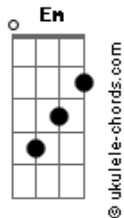

Royal Deluxe - I'm a Wanted Man

tom:

Intro: Bm D A Bm D A

Bm
They didn't know it when they turned me loose
I shot the sheriff and I slipped the noose
The law ain't never been a friend of mine **D**
I would kill again to keep from doing time
You should never ever trust my kind **A**

[Refrão]

I'm a wanted man **Bm**
I got blood on my hands
Do you understand? **D A**
I'm a wanted man **Bm**

Bm
I took the pistol and I shot out all the lights
I started running in the middle of the night
The law ain't never been a friend of mine **D**
I would kill again to keep from doing time
You should never ever trust my kind **A**

Acordes

[Refrão]

I'm a wanted man **Bm**
I got blood on my hands
Do you understand? **D A**
I'm a wanted man **Bm**
(Bm D A Bm)
(Bm D A Bm)
(G Bm A Em)

[Ponte]

G If you ask me to change **Bm**
I don't know if I can **A Em**
G I'll always be who I am **Bm A**

[Refrão]

I'm a wanted man **Bm**
I got blood on my hands
Do you understand? **D A**
I'm a wanted man **Bm**

[Final] Bm D A