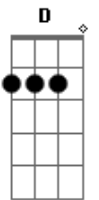

© ukulele-chords.com