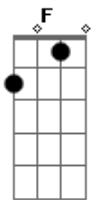

[Segunda Parte]

C Hey, little creature A
 C Tell me what's on your mind A
 C Where've you been hiding? A
 C And can I come this time? A
 C So pleased to please ya A
 C And rip that heart off your sleeve A
 C What we discover

[Refrão]

F G I've got love on my fingers

Acordes

© ukulele-chords.com

© ukulele-chords.com

© ukulele-chords.com

© ukulele-chords.com

© ukulele-chords.com

D A Lust on my tongue
 F G You say you got nothing
 D A So come out and get some
 F G Heartache to heartache
 D A I'm your wolf, I'm your man
 F G I say, "Run, little monster"
 D A Before you know who I am

(A D C A)
 (A D C A)
 (F G D A)
 (F G D A)

[Refrão Final]

F G I've got love on my fingers
 D A Lust on my tongue
 F G You say you got nothing
 D A So come out and get some
 F G Heartache to heartache
 D A I'm your wolf, I'm your man
 F G I say, "Run, little monster"
 D A Before you know who I am