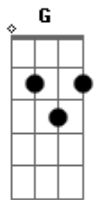

© ukulele-chords.com

D A Lust on my tongue
F G You say you got nothing
D A So come out and get some
F G Heartache to heartache
D A I'm your wolf, I'm your man
F G I say, "Run, little monster"
D A Before you know who I am

(A D C A)
(A D C A)
(F G D A)
(F G D A)

[Refrão Final]

F G I've got love on my fingers
D A Lust on my tongue
F G You say you got nothing
D A So come out and get some
F G Heartache to heartache
D A I'm your wolf, I'm your man
F G I say, "Run, little monster"
D A Before you know who I am

[Final] F G D A
F G D A