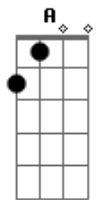

Royal Blood - Little Monster

tom:

Intro: A D C A

[Primeira Parte]

C Hey, little monster, I got my eye on you A
C Where are you going, where you running to? A
C Hey, little monster, you know it's all okay A
C I'm gonna love ya, no matter what you say A

[Refrão]

F G I've got love on my fingers
D A Lust on my tongue
F G You say you got nothing
D A So come out and get some
F G Heartache to heartache
D A I'm your wolf, I'm your man
F G I say, "Run, little monster"
D A Before you know who I am

[Segunda Parte]

C Hey, little creature A
C Tell me what's on your mind A
C Where've you been hiding? A
C And can I come this time? A
C So pleased to please ya A
C And rip that heart off your sleeve A
C What we discover

[Refrão]

F G I've got love on my fingers

Acordes

© ukulele-chords.com