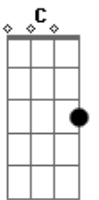

# Royal Blood - Little Monster

tom:

Intro: A D C A

[Primeira Parte]

C Hey, little monster, I got my eye on you A  
 C Where are you going, where you running to? A  
 C Hey, little monster, you know it's all okay A  
 C I'm gonna love ya, no matter what you say A

[Segunda Parte]

C Hey, little creature A  
 C Tell me what's on your mind A  
 C Where've you been hiding? A  
 C And can I come this time? A  
 C So pleased to please ya A  
 C And rip that heart off your sleeve A  
 C What we discover

## Acordes

© ukulele-chords.com

© ukulele-chords.com

© ukulele-chords.com

© ukulele-chords.com

© ukulele-chords.com

D A Lust on my tongue  
 F G You say you got nothing  
 D A So come out and get some  
 F G Heartache to heartache  
 D A I'm your wolf, I'm your man  
 F G I say, "Run, little monster"  
 D A Before you know who I am

(A D C A )  
 (A D C A )  
 (F G D A )  
 (F G D A )

[Refrão Final]

F G I've got love on my fingers  
 D A Lust on my tongue  
 F G You say you got nothing  
 D A So come out and get some  
 F G Heartache to heartache  
 D A I'm your wolf, I'm your man  
 F G I say, "Run, little monster"  
 D A Before you know who I am