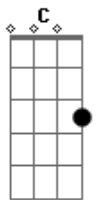

© ukulele-chords.com