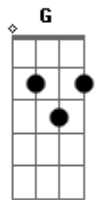

© ukulele-chords.com

D A Lust on my tongue
F G You say you got nothing
D A So come out and get some
F G Heartache to heartache
D A I'm your wolf, I'm your man
F G I say, "Run, little monster"
D A Before you know who I am

(A D C A)
(A D C A)
(F G D A)
(F G D A)

[Refrão Final]

F G I've got love on my fingers
D A Lust on my tongue
F G You say you got nothing
D A So come out and get some
F G Heartache to heartache
D A I'm your wolf, I'm your man
F G I say, "Run, little monster"
D A Before you know who I am

[Final] F G D A
F G D A