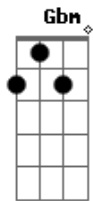

Roy Orbison - Pretty Woman

Tom: G

(intro) E E7
(riff 1)

(riff 2)

Pretty woman, walking down the street,
pretty woman, the kind I'd like to meet, pretty woman.

I don't believe you, you're not the truth, no one could look
as good as you.

Oh, woh, pretty woman.

Acordes

© ukulele-chords.com

© ukulele-chords.com

© ukulele-chords.com

© ukulele-chords.com

© ukulele-chords.com

© ukulele-chords.com