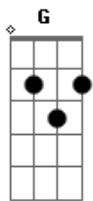

Roy Orbison - Pretty Woman

Tom: G

(intro) E E7
(riff 1)

(riff 2)

Pretty woman, walking down the street,
pretty woman, the kind I'd like to meet, pretty woman.

I don't believe you, you're not the truth, no one could look
as good as you.

(riff 2)

(Mersey!)

Pretty woman, won't you pardon me,
pretty woman, I couldn't help but see,
pretty woman, that you look lovely as can be,
are you lonely just like me.

(riff 2)

(Rrrowrr)

Pretty woman, stop a while, pretty woman, talk a while,
pretty woman give your smile to me.

Pretty woman, yeah yeah yeah, pretty woman look my way,
pretty woman say you'll stay with me.

'Cause I need you, I'll treat you right.
Come with me baby, be mine tonight.

(riff 2)

Pretty woman, don't walk on by,
pretty woman, don't make me cry,
pretty woman. Don't walk away, hey.

OK. If that's the way it must be, OK.

I guess I'll go on home, it's late,
there'll be tomorrow night, but wait !
What do I see ?

(riff 1) (riff 2)

(riff 2)

Is she walking back to me,

Yes, she's walking back to me.

Oh, woh, pretty woman.

Acordes

© ukulele-chords.com