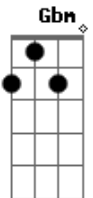

© ukulele-chords.com