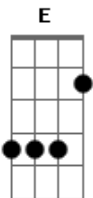

© ukulele-chords.com