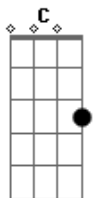

© ukulele-chords.com