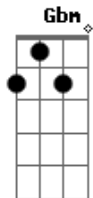

© ukulele-chords.com