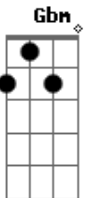

© ukulele-chords.com