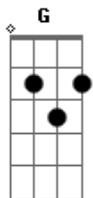

Roy Orbison - Pretty Woman

Tom: G
Intro: E E7

(riff 1 - 2x)

(riff 2 - 4x)

Pretty woman, walking down the street,
pretty woman, the kind I'd like to meet, pretty woman.

I don't believe you, you're not the truth, no one could look as good as you.

(riff 2)
(Mersey!)

Pretty woman, won't you pardon me,
pretty woman, I couldn't help but see,
pretty woman, that you look lovely as can be,
are you lonely just like me.

(riff 2)
(Rrrowrr)

Pretty woman, stop a while, pretty woman, talk a while,

pretty woman give your smile to me.
Pretty woman, yeah yeah yeah, pretty woman look my way,
pretty woman say you'll stay with me.

'Cause I need you, I'll treat you right.
Come with me baby, be mine tonight.

(riff 2)

Pretty woman, don't walk on by,
pretty woman, don't make me cry,
pretty woman. Don't walk away, hey.

OK. If that's the way it must be, OK.

I guess I'll go on home, it's late,
there'll be tomorrow night, but wait !

What do I see ?
(riff 1) (riff 2)
Is she walking back to me,

Yes,

she's walking back to me.
Oh, woh, pretty woman.

Acordes

© ukulele-chords.com