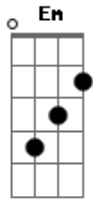

F D7 G G7
If ever I should lose you I would be nothing at all

Em Am Em Am
All my world is heaven I'll be happy my whole life through

Dm G C
Only with you, only with you

Acordes

© ukulele-chords.com

© ukulele-chords.com