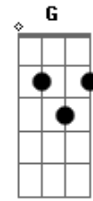

© ukulele-chords.com