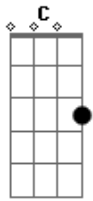

Roy Orbison - Only With You

Tom: C

Em Am Em Am
I can paint a sunset across the sky of blue

Dm C
Only with you, only with you

Em Am Em Am
I can be a master at anything I do

Dm C
Only with you, only with you

I found the end of the rainbow my golden treasure too
Only with you, Only with you

The sun looks good in the morning and I love the night time too
Only with you, Only with you

Em Am Em Am
All my world would end dear my rising star would fall

F D7 G G7
If ever I should lose you I would be nothing at all

Em Am Em Am
All my world is heaven I'll be happy my whole life through

Dm G C
Only with you, only with you

Acordes

© ukulele-chords.com

© ukulele-chords.com