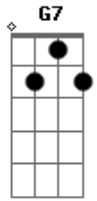

© ukulele-chords.com