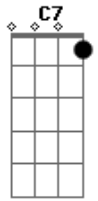

© ukulele-chords.com