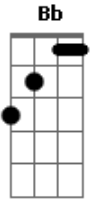

© ukulele-chords.com