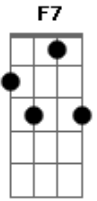

© ukulele-chords.com