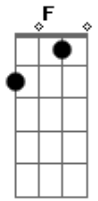

Roy Orbison - Only The Lonely

Tom: F
Intro:

Only the lonely ^{F C7}
Only the lonely ^F
verse 1:

There goes my baby ^F
There goes my heart ^{F7}
They're gone forever ^{Bb}
So far apart ^{G7 C7}
But only the lonely ^F

^{Bb}
Know why
^{C7}
I cry

^F
Only the lonely
(repeat intro)

verse 2:
Only the lonely
Know the heartaches I've been through
Only the lonely
Know I cried and cried for you
Maybe
A new romance
No more sorrow
But that's the chance
(n.c)
You gotta take
Is your lonely heart breaks ^{Bb C7}
^F
Only the lonely
outro:

Acordes

© ukulele-chords.com