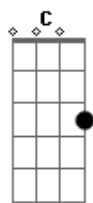

© ukulele-chords.com