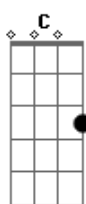

© ukulele-chords.com