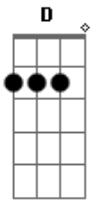

Roy Orbison - Lonesome Number One

Tom: D

^D Lonesome ^G number one,
^D Just call me lonesome ^A number one
^D Although no titles have I won,
^D I surely must be ^A lonesome ^D number one

^D Every love I've had has ^A faded like the dew

^D Every one I've wanted, has ^A wanted someone new
^D Heartaches hang around and always ^G come
^D I surely must be ^A lonesome ^D number one

Chorus

It seems I'm always losing, love just can't come near
Just when love gets close it always disappears
Sorrow always keeps me on the run
I surely must be Lonesome Number One

Chorus

Acordes

© ukulele-chords.com