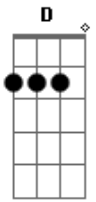

Roy Orbison - Lonesome Number One

Tom: D

^D Lonesome ^G number one,
^D Just call me lonesome ^A number one
^D Although no titles have I won,
^D I surely must be ^A lonesome ^D number one

^D Every love I've had has ^A faded like the dew

^D Every one I've wanted, has ^A wanted someone new
^D Heartaches hang around and always ^G come
^D I surely must be ^A lonesome ^D number one

Chorus

It seems I'm always losing, love just can't come near
Just when love gets close it always disappears
Sorrow always keeps me on the run
I surely must be Lonesome Number One

Chorus

Acordes

© ukulele-chords.com