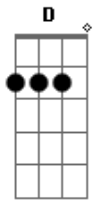

Roy Orbison - Lonesome Number One

Tom: D

^D Lonesome ^G number one,
^D Just call me lonesome ^A number one
^D Although no titles have I won,
^D I surely must be ^A lonesome ^D number one

^D Every love I've had has ^A faded like the dew

^D Every one I've wanted, has ^A wanted someone new
^D Heartaches hang around and always ^G come
^D I surely must be ^A lonesome ^D number one

Chorus

It seems I'm always losing, love just can't come near
Just when love gets close it always disappears
Sorrow always keeps me on the run
I surely must be Lonesome Number One

Chorus

Acordes

© ukulele-chords.com