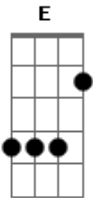

Roy Orbison - Lana

Tom: A

E Dbm A B7

E
 Zum a zum a zum a zum a zum a zum a zum
 Dbm
 Zum a zum a zum a zum a zum a zum a zum
 A
 Zum a zum a zum a zum a zum a zum a zum
 B7
 Ma ma ma ma ma ma ma ma.

Oh, beautiful Lana, I told my mama
 A B7
 and my dad, what I had
 E Dbm
 Was the sweetest, and the neatest
 A B7
 Little girl, in the world

E Dbm
 Oh, la la la la Lana.
 A B7
 La la la la Lana.
 E A E
 Hey hey, Lana, hey hey hey hey.

Dbm E
 Whoa oh, Lana. Don t make me blue.
 Dbm E A B7
 Oh oh Lana, don t you know, don t you know I love you?

E Dbm A B7

E
 Ling a ling a ling a ling a ling a ling
 Dbm
 Ling a ling a ling a ling a ling a ling
 A
 Ling a ling a ling a ling a ling a ling
 B7
 Ma ma ma ma ma ma ma ma.

E Dbm
 Oh, beautiful Lana, don t you know that I wanna
 A B7
 Hug and kiss you let you know that I miss you
 E Dbm
 While we re apart oh, my heart,

E Dbm
 Oh, la la la la Lana.
 A B7
 La la la la Lana.
 E A E
 Hey hey, Lana, hey hey hey hey.

Alternate:

Capo II

E = D
 Dbm = Bm
 A = G
 B7 = A7

Acordes

© ukulele-chords.com

© ukulele-chords.com

© ukulele-chords.com