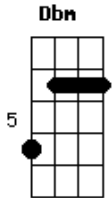

Roy Orbison - Lana

Tom: A

E Dbm A B7

E
 Zum a zum a zum a zum a zum a zum a zum
 Dbm
 Zum a zum a zum a zum a zum a zum a zum
 A
 Zum a zum a zum a zum a zum a zum a zum
 B7
 Ma ma ma ma ma ma ma ma.

Oh, beautiful Lana, I told my mama
 A B7
 and my dad, what I had
 E Dbm
 Was the sweetest, and the neatest
 A B7
 Little girl, in the world

E Dbm A B7

E
 Ling a ling a ling a ling a ling a ling
 Dbm
 Ling a ling a ling a ling a ling a ling
 A
 Ling a ling a ling a ling a ling a ling
 B7
 Ma ma ma ma ma ma ma ma.

E Dbm
 Oh, beautiful Lana, don t you know that I wanna
 A B7
 Hug and kiss you let you know that I miss you
 E Dbm
 While we re apart oh, my heart,

E Dbm
 Oh, la la la la Lana.
 A B7
 La la la la Lana.
 E A E
 Hey hey, Lana, hey hey hey hey.

Alternate:

Capo II

E = D
 Dbm = Bm
 A = G
 B7 = A7

Acordes

© ukulele-chords.com

© ukulele-chords.com

© ukulele-chords.com