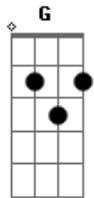

© ukulele-chords.com