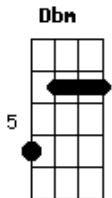

Roy Orbison - Lana

Tom: A

E Dbm A B7

E
 Zum a zum a zum a zum a zum a zum a zum
 Dbm
 Zum a zum a zum a zum a zum a zum a zum
 A
 Zum a zum a zum a zum a zum a zum a zum
 B7
 Ma ma ma ma ma ma ma ma.

Oh, beautiful Lana, I told my mama
 A B7
 and my dad, what I had
 E Dbm
 Was the sweetest, and the neatest
 A B7
 Little girl, in the world

E Dbm A B7

E
 Ling a ling a ling a ling a ling a ling
 Dbm
 Ling a ling a ling a ling a ling a ling
 A
 Ling a ling a ling a ling a ling a ling
 B7
 Ma ma ma ma ma ma ma ma.

E Dbm
 Oh, beautiful Lana, don t you know that I wanna
 A B7
 Hug and kiss you let you know that I miss you
 E Dbm
 While we re apart oh, my heart,

E Dbm
 Oh, la la la la Lana.
 A B7
 La la la la Lana.
 E A E
 Hey hey, Lana, hey hey hey hey.

Alternate:

Capo II

E = D
 Dbm = Bm
 A = G
 B7 = A7

Acordes

© ukulele-chords.com

© ukulele-chords.com

© ukulele-chords.com