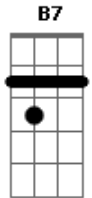

Roy Orbison - Lana

Tom: A

E Dbm A B7

E
 Zum a zum a zum a zum a zum a zum a zum
 Dbm
 Zum a zum a zum a zum a zum a zum a zum
 A
 Zum a zum a zum a zum a zum a zum a zum
 B7
 Ma ma ma ma ma ma ma ma.

Oh, beautiful Lana, I told my mama
 A B7
 and my dad, what I had
 E Dbm
 Was the sweetest, and the neatest
 A B7
 Little girl, in the world

E Dbm A B7

E
 Ling a ling a ling a ling a ling a ling
 Dbm
 Ling a ling a ling a ling a ling a ling
 A
 Ling a ling a ling a ling a ling a ling
 B7
 Ma ma ma ma ma ma ma ma.

E Dbm
 Oh, beautiful Lana, don t you know that I wanna
 A B7
 Hug and kiss you let you know that I miss you
 E Dbm
 While we re apart oh, my heart,

E Dbm
 Oh, la la la la Lana.
 A B7
 La la la la Lana.
 E A E
 Hey hey, Lana, hey hey hey hey.

Alternate:

Capo II

E = D
 Dbm = Bm
 A = G
 B7 = A7

Acordes

© ukulele-chords.com

© ukulele-chords.com

© ukulele-chords.com