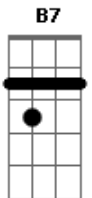

Roy Orbison - Lana

Tom: A

E Dbm A B7

E
 Zum a zum a zum a zum a zum a zum a zum
 Dbm
 Zum a zum a zum a zum a zum a zum a zum
 A
 Zum a zum a zum a zum a zum a zum a zum
 B7
 Ma ma ma ma ma ma ma ma.

Oh, beautiful Lana, I told my mama
 A B7
 and my dad, what I had
 E Dbm
 Was the sweetest, and the neatest
 A B7
 Little girl, in the world

E Dbm A B7

E
 Ling a ling a ling a ling a ling a ling
 Dbm
 Ling a ling a ling a ling a ling a ling
 A
 Ling a ling a ling a ling a ling a ling
 B7
 Ma ma ma ma ma ma ma ma.

E Dbm
 Oh, beautiful Lana, don t you know that I wanna
 A B7
 Hug and kiss you let you know that I miss you
 E Dbm
 While we re apart oh, my heart,

E Dbm
 Oh, la la la la Lana.
 A B7
 La la la la Lana.
 E A E
 Hey hey, Lana, hey hey hey hey.

Alternate:

Capo II

E = D
 Dbm = Bm
 A = G
 B7 = A7

Acordes

© ukulele-chords.com

© ukulele-chords.com

© ukulele-chords.com