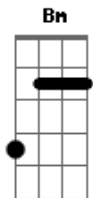

© ukulele-chords.com