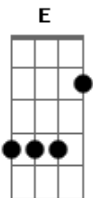

Roy Orbison - Lana

Tom: A

E Dbm A B7

E
 Zum a zum a zum a zum a zum a zum a zum
 Dbm
 Zum a zum a zum a zum a zum a zum a zum
 A
 Zum a zum a zum a zum a zum a zum a zum
 B7
 Ma ma ma ma ma ma ma ma.

Oh, beautiful Lana, I told my mama
 A B7
 and my dad, what I had
 E Dbm
 Was the sweetest, and the neatest
 A B7
 Little girl, in the world

E Dbm
 Oh, la la la la Lana.
 A B7
 La la la la Lana.
 E A E
 Hey hey, Lana, hey hey hey hey.

Dbm E
 Whoa oh, Lana. Don t make me blue.
 Dbm E A B7
 Oh oh Lana, don t you know, don t you know I love you?

E Dbm A B7

E
 Ling a ling a ling a ling a ling a ling
 Dbm
 Ling a ling a ling a ling a ling a ling
 A
 Ling a ling a ling a ling a ling a ling
 B7
 Ma ma ma ma ma ma ma ma.

E Dbm
 Oh, beautiful Lana, don t you know that I wanna
 A B7
 Hug and kiss you let you know that I miss you
 E Dbm
 While we re apart oh, my heart,

E Dbm
 Oh, la la la la Lana.
 A B7
 La la la la Lana.
 E A E
 Hey hey, Lana, hey hey hey hey.

Alternate:

Capo II

E = D
 Dbm = Bm
 A = G
 B7 = A7

Acordes

© ukulele-chords.com

© ukulele-chords.com

© ukulele-chords.com