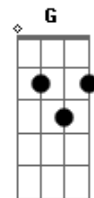

© ukulele-chords.com