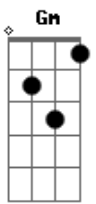

© ukulele-chords.com