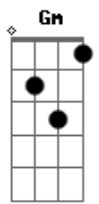

Roy Orbison - (I Get So) Sentimental

Tom: F

(I Get So) Sentimental

I get so ooh sentimental
 Darling when it comes to you,
 I'm just too ooh sentimental
 And its breaking my heart in two.

Chorus:

I said a-hey, hey now
 at the end of the day now,

I get carried away now

thinking of you, oooh

How you looked that night, you kissed goodbye just right,
 then turned away and I miss you night and day.

Chorus

Who holds you tight? I wonder where you are,
 Are you alright, for you know, i still love you,

But I'm just so sentimental,
 Baby because of you,
 Yes I'm just too sentimental
 and it's breaking my heart in two...

Acordes

© ukulele-chords.com

© ukulele-chords.com

© ukulele-chords.com

© ukulele-chords.com